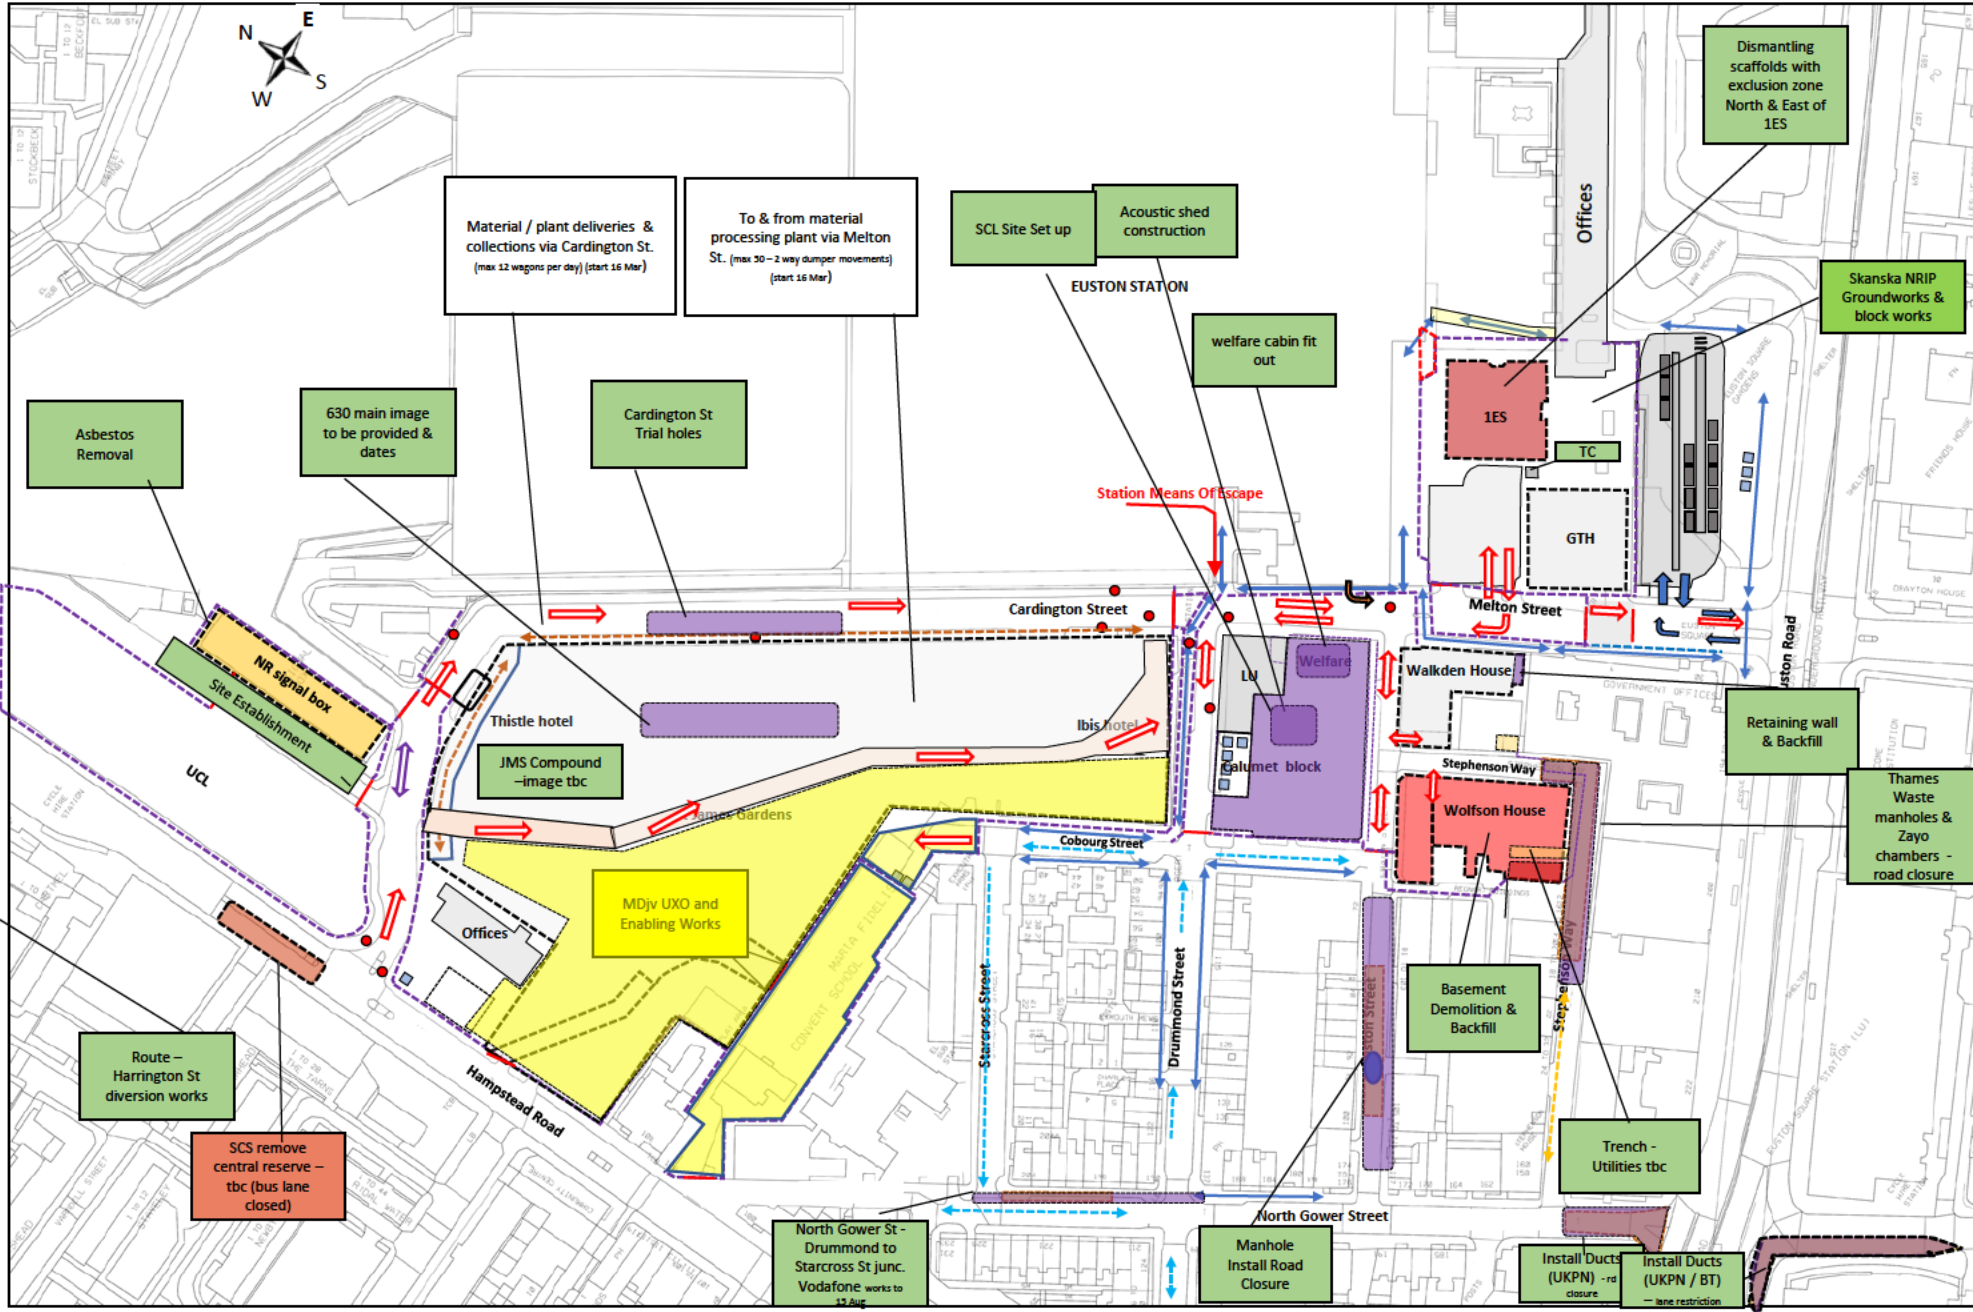

Wk 16
Wk 17
Wk 18
Wk 19
Wk 20
Wk 21
Wk 22
Wk 23
Wk 24
Wk 25
Wk 26
Wk 27

Working Week

Monday to Sunday

Legends:

- Traffic Management
- Fire Hydrants
- Safe Walking Route
- Route Hoarding
- Gate
- Vacant possession
- Key pedestrian route
- Temp ped route
- Scaffold
- Soft strip
- Demo
- Traffic direction
- Logistics route
- Basement prop
- Works Area
- CP access point
- MDjv Works
- SCS Works
- Without Prejudice

Euston Area – 12 week look ahead Coordination plan week commencing 31/08/20

Loc.	Site Nos	o/s Cap
NTH	83	7
Tower	21	0
Train. Room		30

Hotdes k LOC.	Site Nos	o/s Cap
NTH lv2	0	6
NTH lv3	6	6
NTH lv4	11	5
Podium lv2	12	15

Wk 16
Wk 17
Wk 18
Wk 19
Wk 20
Wk 21
Wk 22
Wk 23
Wk 24
Wk 25
Wk 26
Wk 27

Working Week
Monday to Sunday

Legends:

- Traffic Management
- Fire Hydrants
- Safe Walking Route
- Hoarding
- Gate
- Vacant possession
- Key pedestrian route
- Temp ped route
- Scaffold
- Soft strip
- Demo
- Traffic direction
- Logistics route
- Basement prop
- Works Area
- CP access point
- MDjv Works
- SCS Works
- Without Prejudice