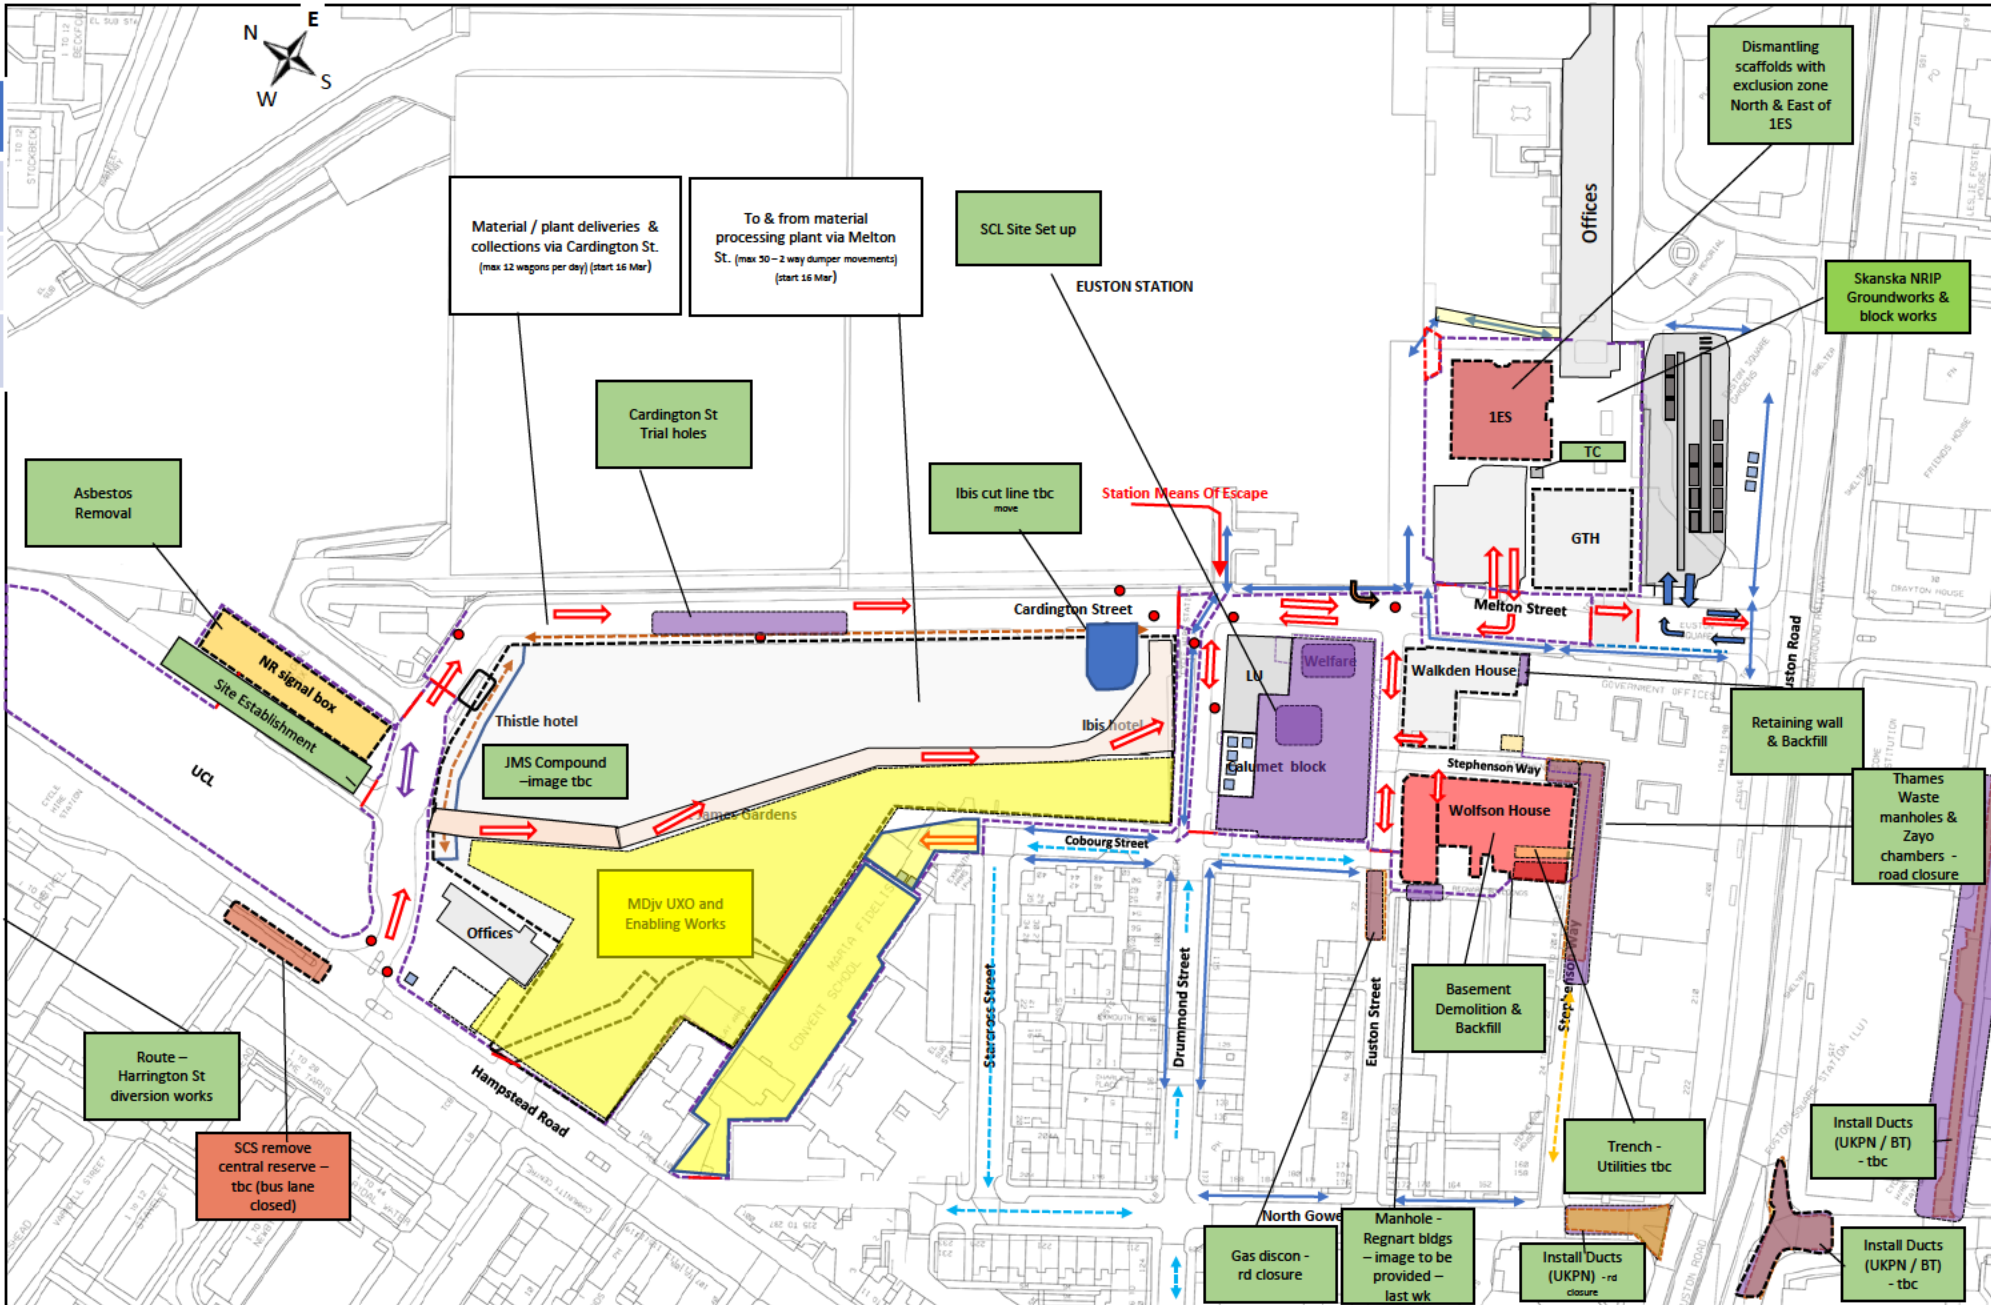

Wk 16
Wk 17
Wk 18
Wk 19
Wk 20
Wk 21
Wk 22
Wk 23
Wk 24
Wk 25
Wk 26
Wk 27

Working Week

Monday to Sunday

Legends:

- Traffic Management
- Fire Hydrants
- Safe Walking Route
- Hoarding
- Gate
- Vacant possession
- Key pedestrian route
- Temp ped route
- Scaffold
- Soft strip
- Demo
- Traffic direction
- Logistics route
- Basement prop
- Works Area
- CP access point
- MDjv Works
- SCS Works
- Without Prejudice

Euston Area – 12 week look ahead Coordination plan week commencing 14/09/20

Loc.	Site Nos	o/s Cap
NTH	75	15
Tower	21	0
Train. Room		30

Hotdes k LOC.	Site Nos	o/s Cap
NTH lv2	0	6
NTH lv3	6	6
NTH lv4	4	12
Podiu m lv2	12	15

Wk 16
Wk 17
Wk 18
Wk 19
Wk 20
Wk 21
Wk 22
Wk 23
Wk 24
Wk 25
Wk 26
Wk 27

Working Week
Monday to Sunday

- Legends:
- Traffic Management
 - Fire Hydrants
 - Safe Walking Route
 - Hoarding
 - Gate
 - Vacant possession
 - Key pedestrian route
 - Temp ped route
 - Scaffold
 - Soft strip
 - Demo
 - Traffic direction
 - Logistics route
 - Basement prop
 - Works Area
 - CP access point
 - MDjv Works
 - SCS Works
- Without Prejudice