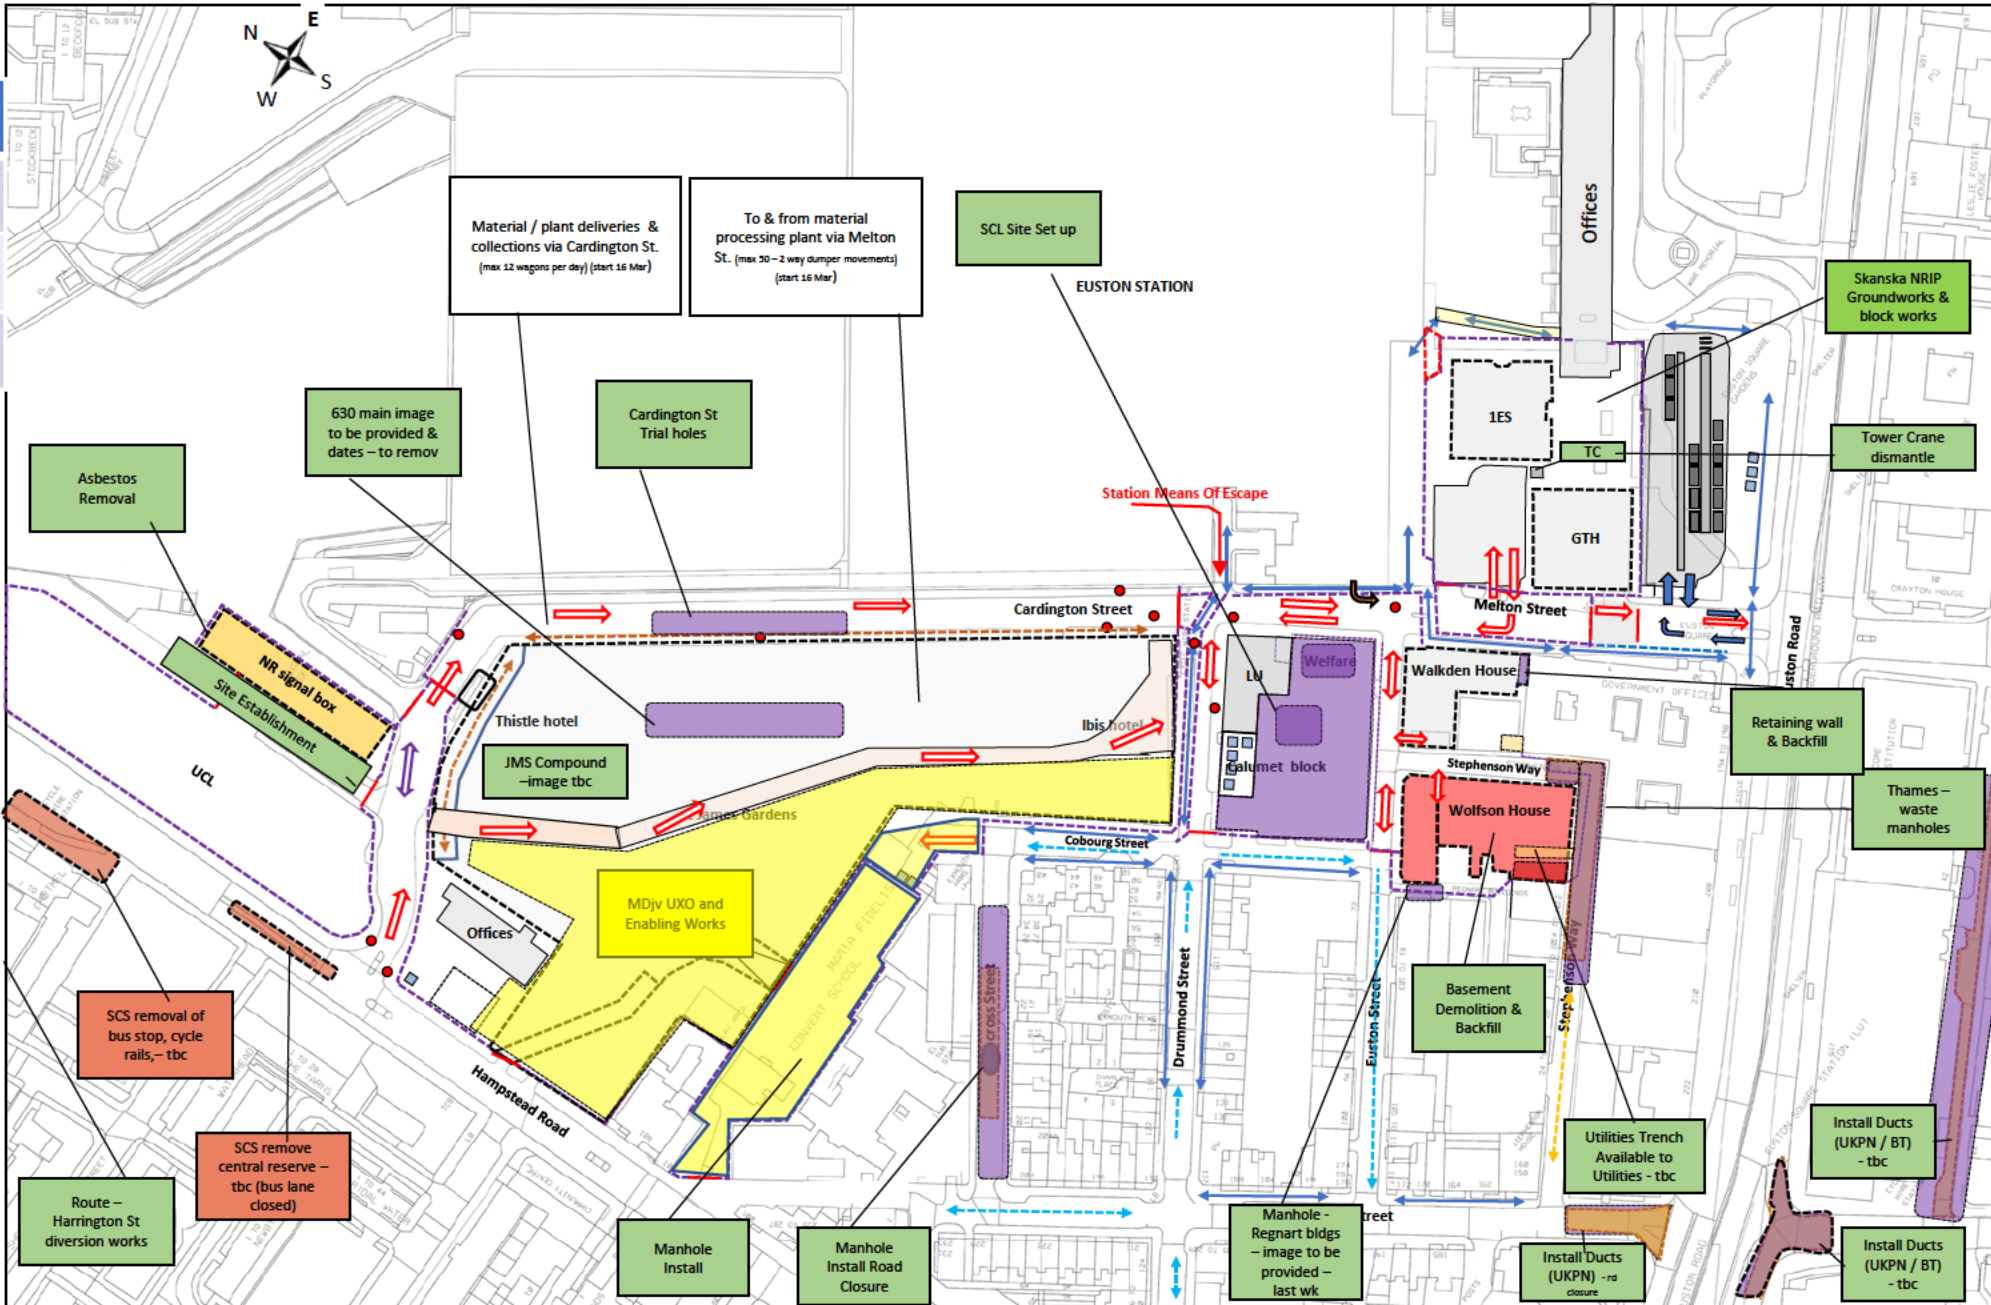

Euston Area – 12 week look ahead Coordination plan week commencing 27/09/20

Loc.	Site Nos	o/s Cap
NTH	61	29
Tower	12	9
Train. Room		30

Hotdes k LOC.	Site Nos	o/s Cap
NTH lv2	0	6
NTH lv3	6	6
NTH lv4	4	12
Podiu m lv2	12	15

Wk 16
Wk 17
Wk 18
Wk 19
Wk 20
Wk 21
Wk 22
Wk 23
Wk 24
Wk 25
Wk 26
Wk 27

Working Week
Monday to Sunday

1. Legends:
2. Traffic Management
   - Fire Hydrants
   - Safe Walking Route
   - Hoarding
   - Gate
   - Vacant possession
   - Key pedestrian route
   - Temp ped route
   - Scaffold
   - Soft strip
   - Demo
   - Traffic direction
   - Logistics route
   - Basement prop
   - Works Area
   - CP access point
   - MDjv Works
   - SCS Works
3. Without Prejudice