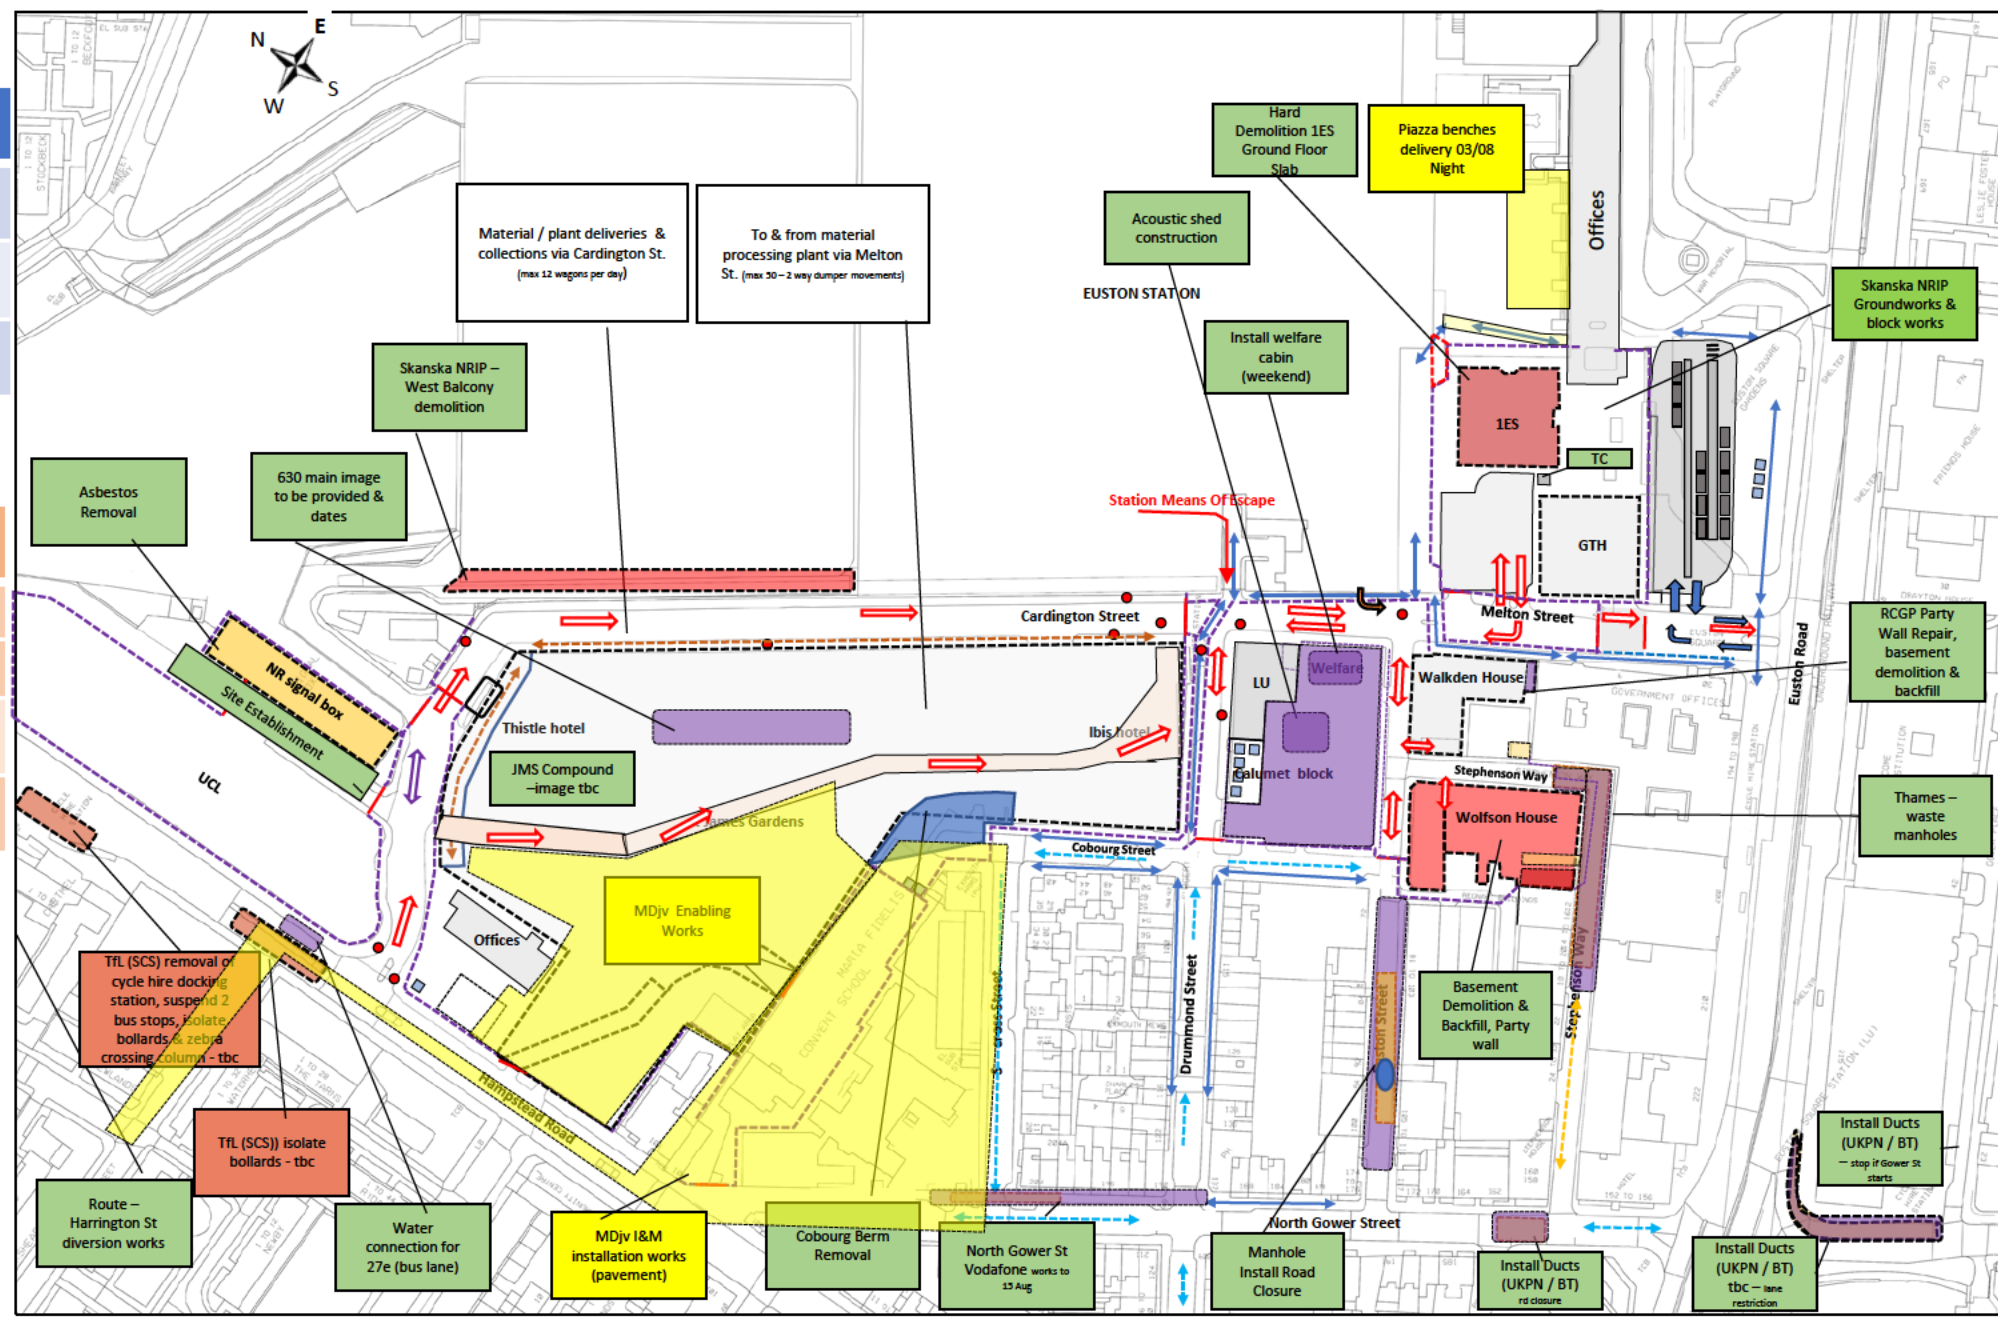

Wk 16
Wk 17
Wk 18
Wk 19
Wk 20
Wk 21
Wk 22
Wk 23
Wk 24
Wk 25
Wk 26
Wk 27

Working Week

Monday to Sunday

- Legends:
- Traffic Management
 - Fire Hydrants
 - Safe Walking Route
 - Hoarding
 - Gate
 - Vacant possession
 - Key pedestrian route
 - Temp ped route
 - Scaffold
 - Soft strip
 - Demo
 - Traffic direction
 - Logistics route
 - Basement prop
 - Works Area
 - CP access point
 - MDjv Works
- Without Prejudice

Wk 16
Wk 17
Wk 18
Wk 19
Wk 20
Wk 21
Wk 22
Wk 23
Wk 24
Wk 25
Wk 26
Wk 27

Working Week

Monday to Sunday

Legends:

- Traffic Management
- Fire Hydrants
- Safe Walking Route
- Route Hoarding
- Gate
- Vacant possession
- Key pedestrian route
- Temp ped route
- Scaffold
- Soft strip
- Demo
- Traffic direction
- Logistics route
- Basement prop
- Works Area
- CP access point
- MDjv Works
- SCS Works
- Without Prejudice