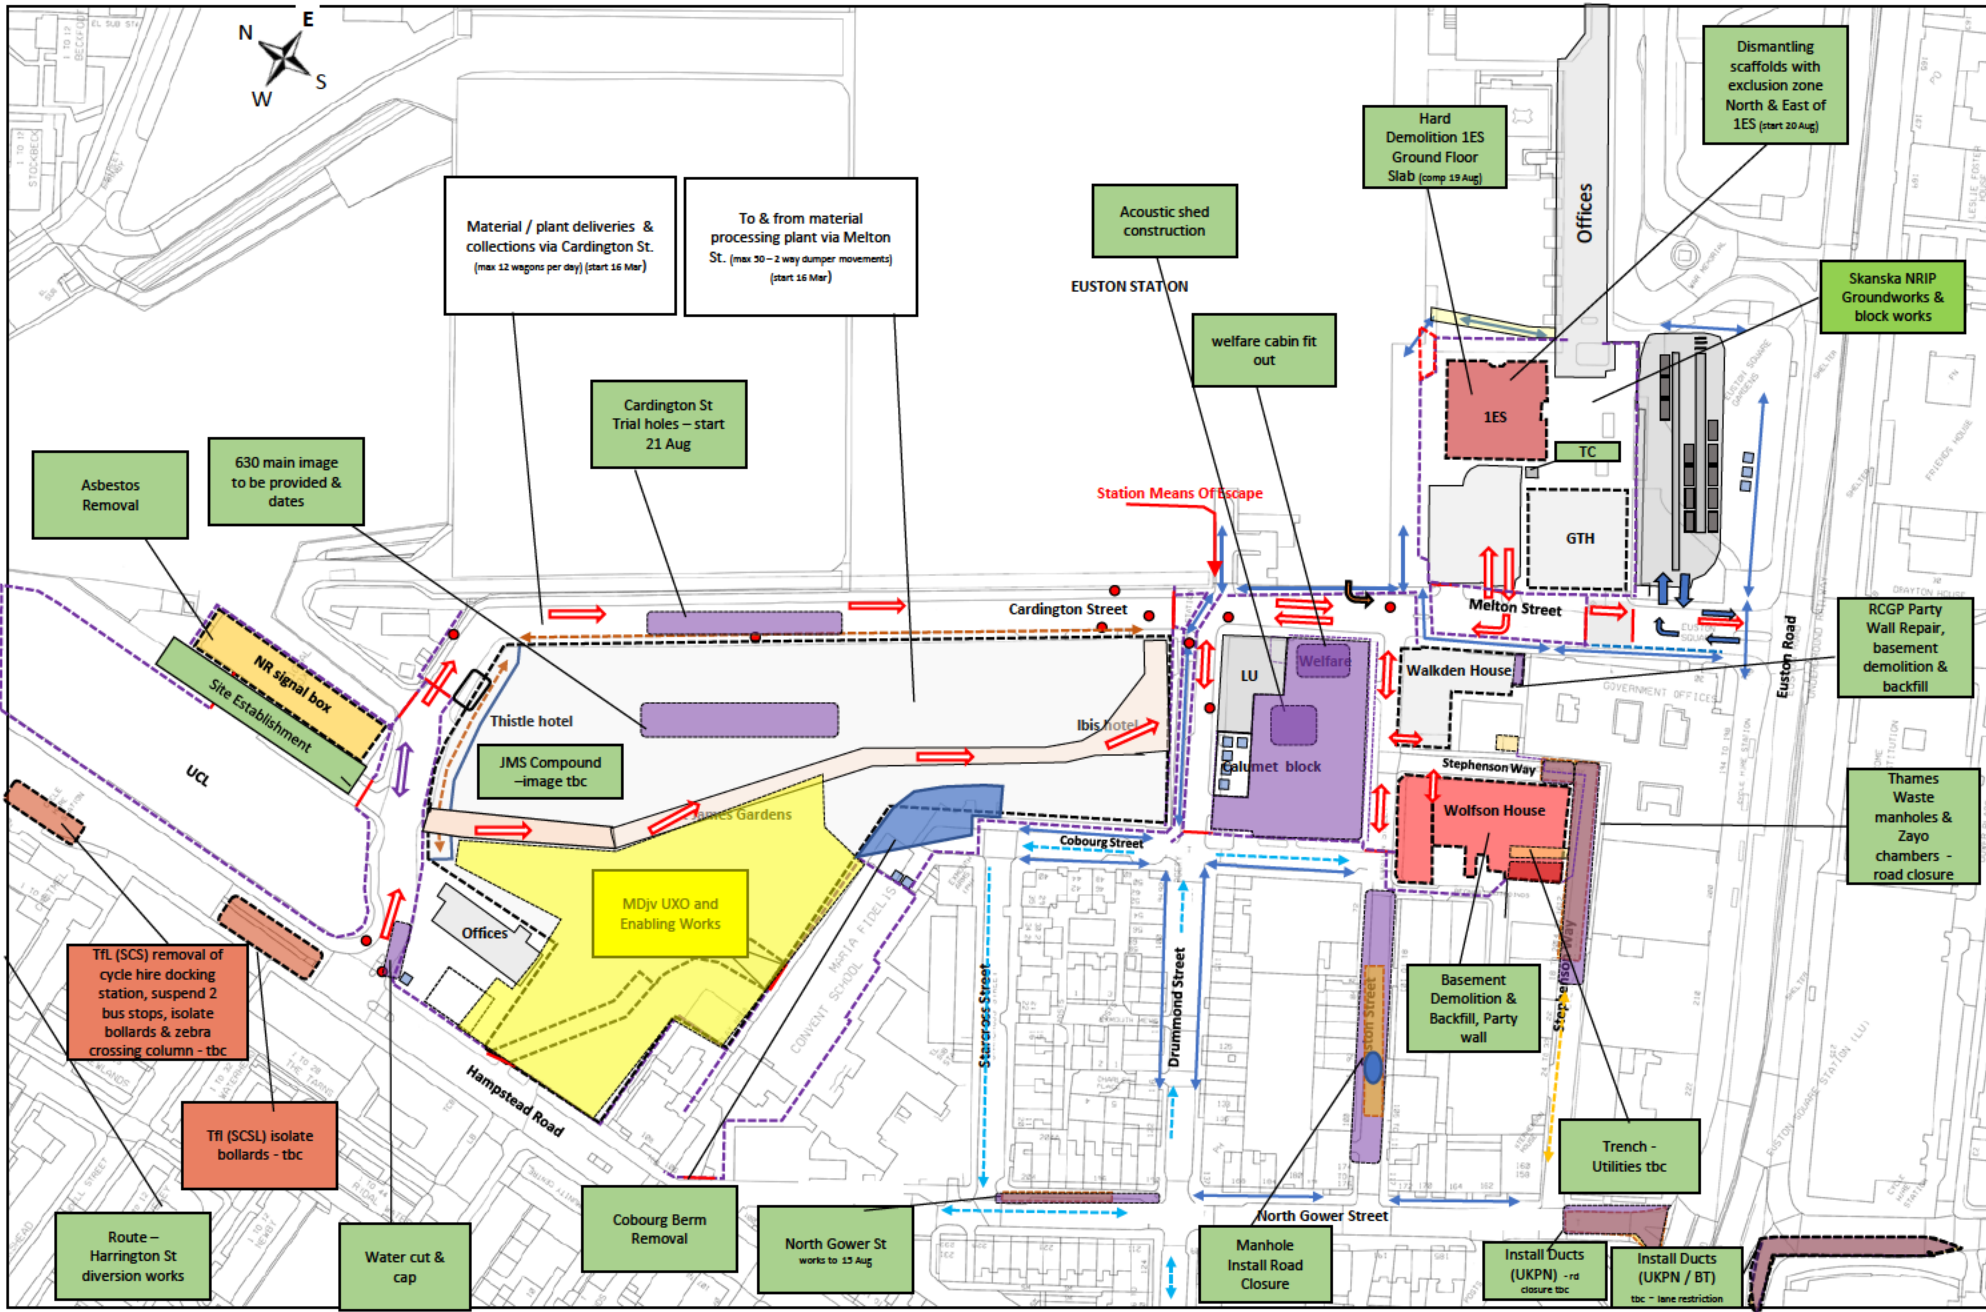

Wk 16
Wk 17
Wk 18
Wk 19
Wk 20
Wk 21
Wk 22
Wk 23
Wk 24
Wk 25
Wk 26
Wk 27

Working Week
Monday to Sunday

- Legends:
- Traffic Management
 - Fire Hydrants
 - Safe Walking Route
 - Hoarding
 - Gate
 - Vacant possession
 - Key pedestrian route
 - Temp ped route
 - Scaffold
 - Soft strip
 - Demo
 - Traffic direction
 - Logistics route
 - Basement prop
 - Works Area
 - CP access point
 - MDjv Works
 - SCS Works
- Without Prejudice

Wk 16
Wk 17
Wk 18
Wk 19
Wk 20
Wk 21
Wk 22
Wk 23
Wk 24
Wk 25
Wk 26
Wk 27

Working Week
Monday to Sunday

- Legends:
- Traffic Management
 - Fire Hydrants
 - Safe Walking Route
 - Route Hoarding
 - Gate
 - Vacant possession
 - Key pedestrian route
 - Temp ped route
 - Scaffold
 - Soft strip
 - Demo
 - Traffic direction
 - Logistics route
 - Basement prop
 - Works Area
 - CP access point
 - MDjv Works
 - SCS Works
 - Without Prejudice