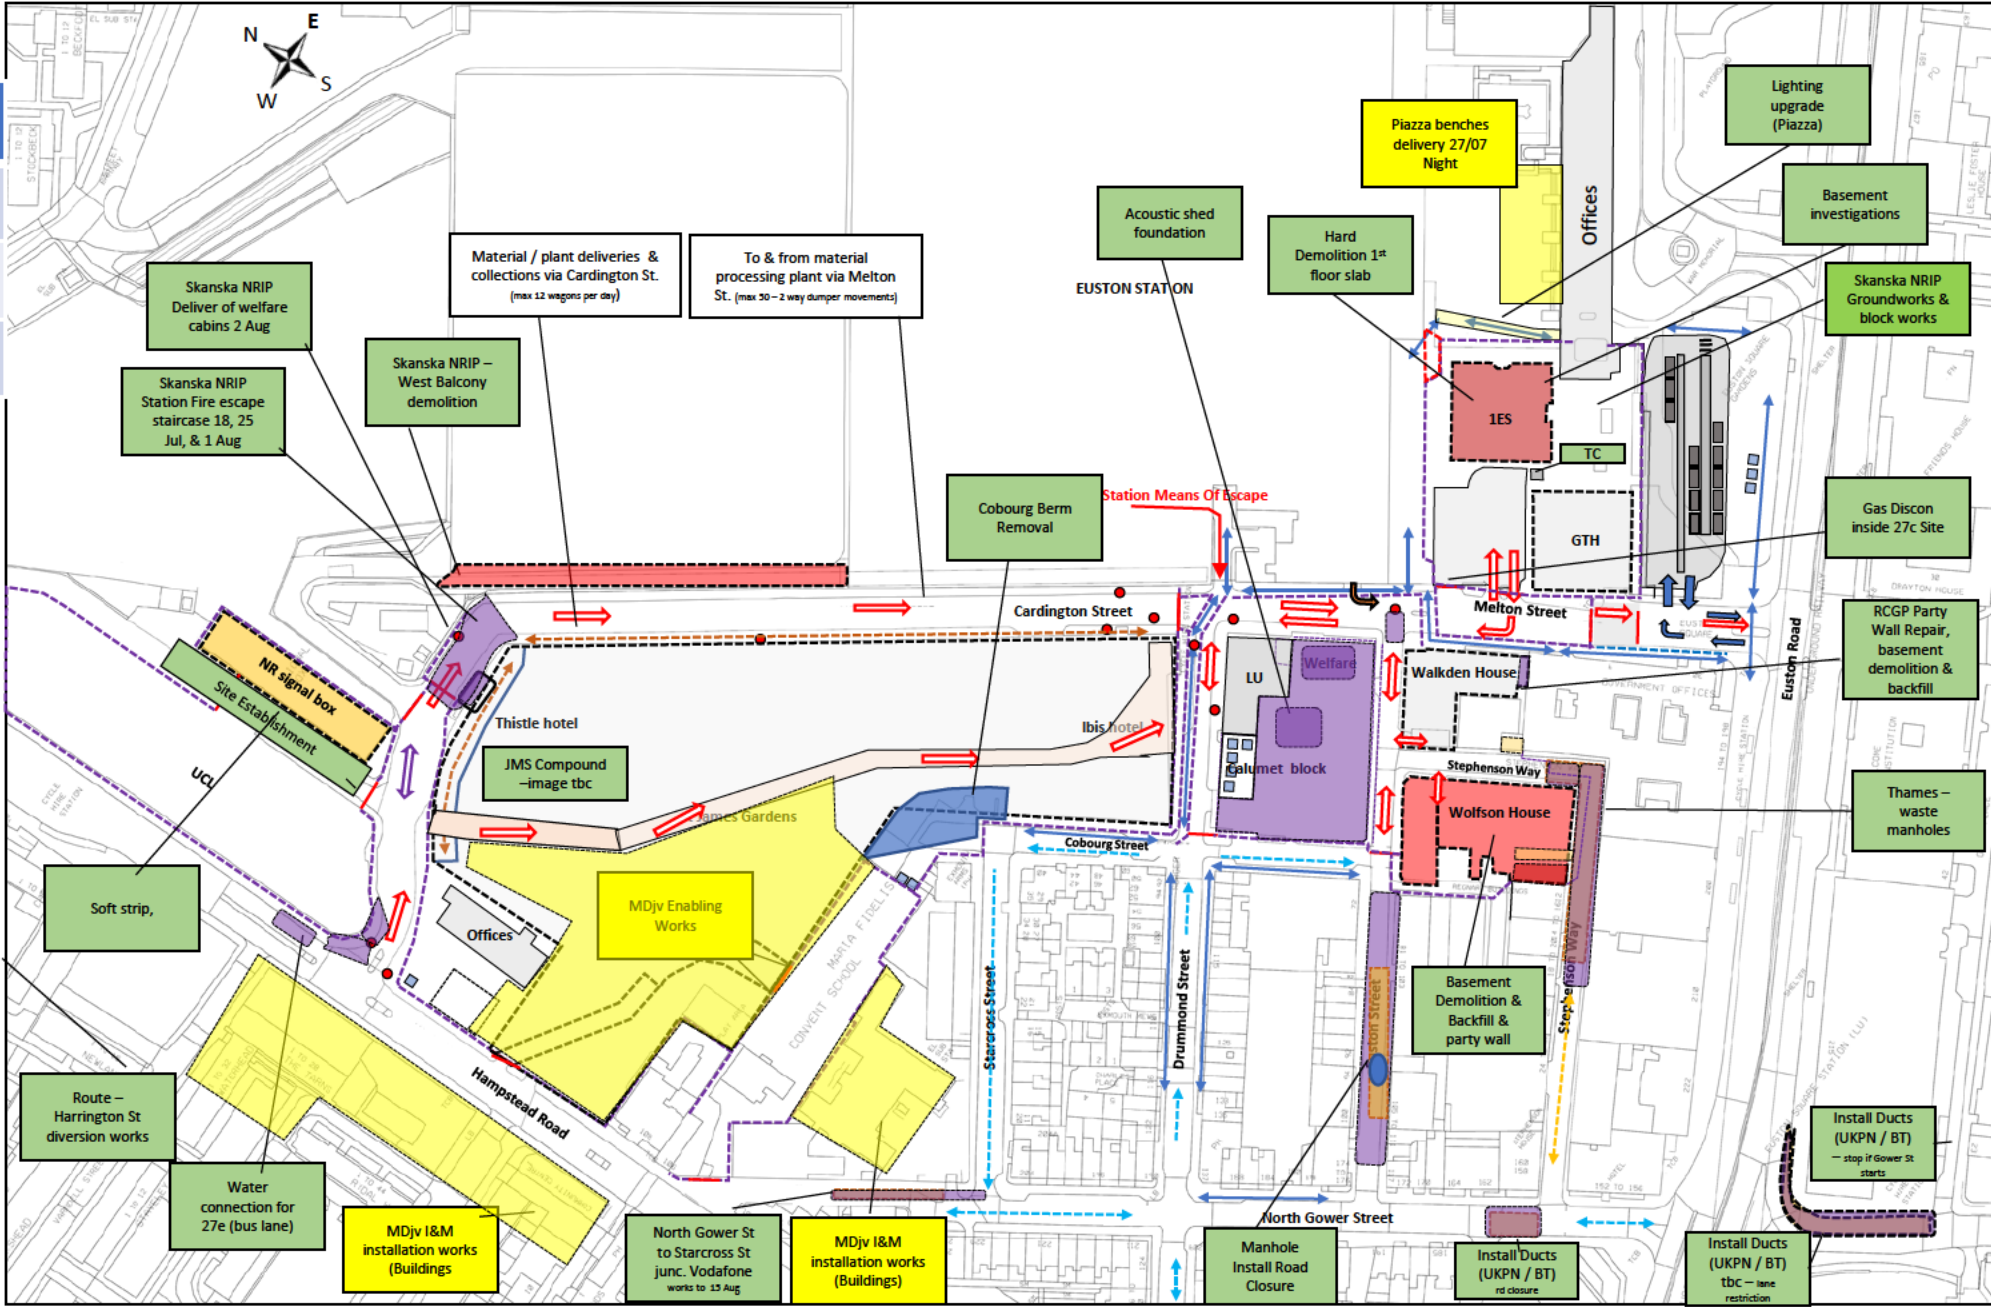

Wk 16
Wk 17
Wk 18
Wk 19
Wk 20
Wk 21
Wk 22
Wk 23
Wk 24
Wk 25
Wk 26
Wk 27

Working Week
Monday to Sunday

Legends:

- Traffic Management Fire Hydrants
 - Safe Walking Route Hoarding
 - Gate
 - Vacant possession
 - Key pedestrian route
 - Temp ped route
 - Scaffold
 - Soft strip
 - Demo
 - Traffic direction
 - Logistics route
 - Basement prop
 - Works Area
 - CP access point
 - MDjv Works
- Without Prejudice

Wk 16
Wk 17
Wk 18
Wk 19
Wk 20
Wk 21
Wk 22
Wk 23
Wk 24
Wk 25
Wk 26
Wk 27

Working Week

Monday to Sunday

- Legends:
- Traffic Management
 - Fire Hydrants
 - Safe Walking Route
 - Hoarding
 - Gate
 - Vacant possession
 - Key pedestrian route
 - Temp ped route
 - Scaffold
 - Soft strip
 - Demo
 - Traffic direction
 - Logistics route
 - Basement prop
 - Works Area
 - CP access point
 - MDjv Works
- Without Prejudice