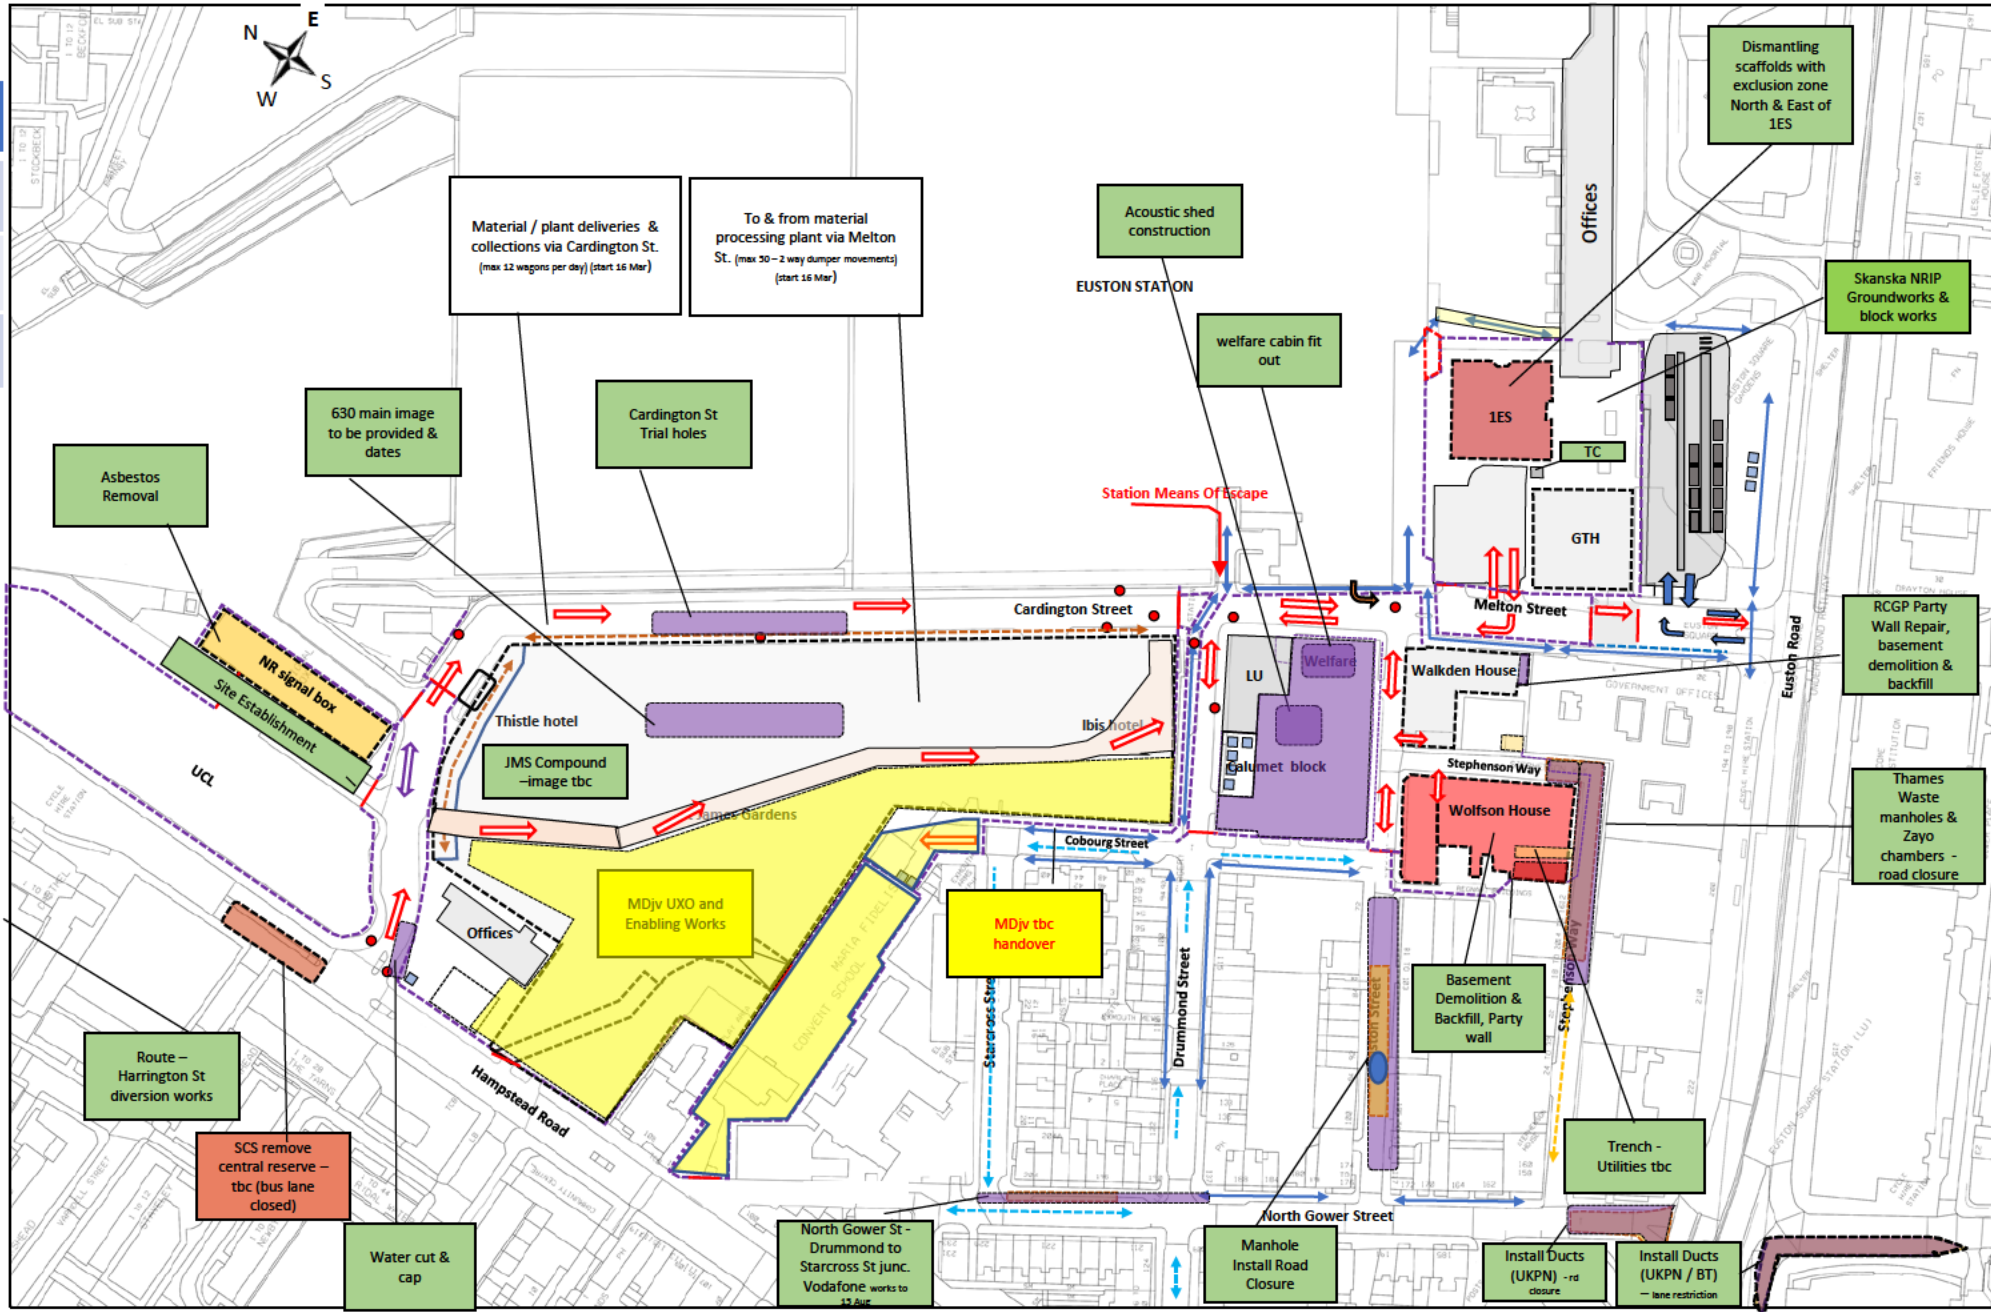

Wk 16
Wk 17
Wk 18
Wk 19
Wk 20
Wk 21
Wk 22
Wk 23
Wk 24
Wk 25
Wk 26
Wk 27

Working Week
Monday to Sunday

- Legends:
- Traffic Management
 - Fire Hydrants
 - Safe Walking Route
 - Route Hoarding
 - Gate
 - Vacant possession
 - Key pedestrian route
 - Temp ped route
 - Scaffold
 - Soft strip
 - Demo
 - Traffic direction
 - Logistics route
 - Basement prop
 - Works Area
 - CP access point
 - MDjv Works
 - SCS Works
 - Without Prejudice

Wk 16
Wk 17
Wk 18
Wk 19
Wk 20
Wk 21
Wk 22
Wk 23
Wk 24
Wk 25
Wk 26
Wk 27

Working Week

Monday to Sunday

Legends:

- Traffic Management
- Fire Hydrants
- Safe Walking Route
- Route Hoarding
- Gate
- Vacant possession
- Key pedestrian route
- Temp ped route
- Scaffold
- Soft strip
- Demo
- Traffic direction
- Logistics route
- Basement prop
- Works Area
- CP access point
- MDjv Works
- SCS Works
- Without Prejudice