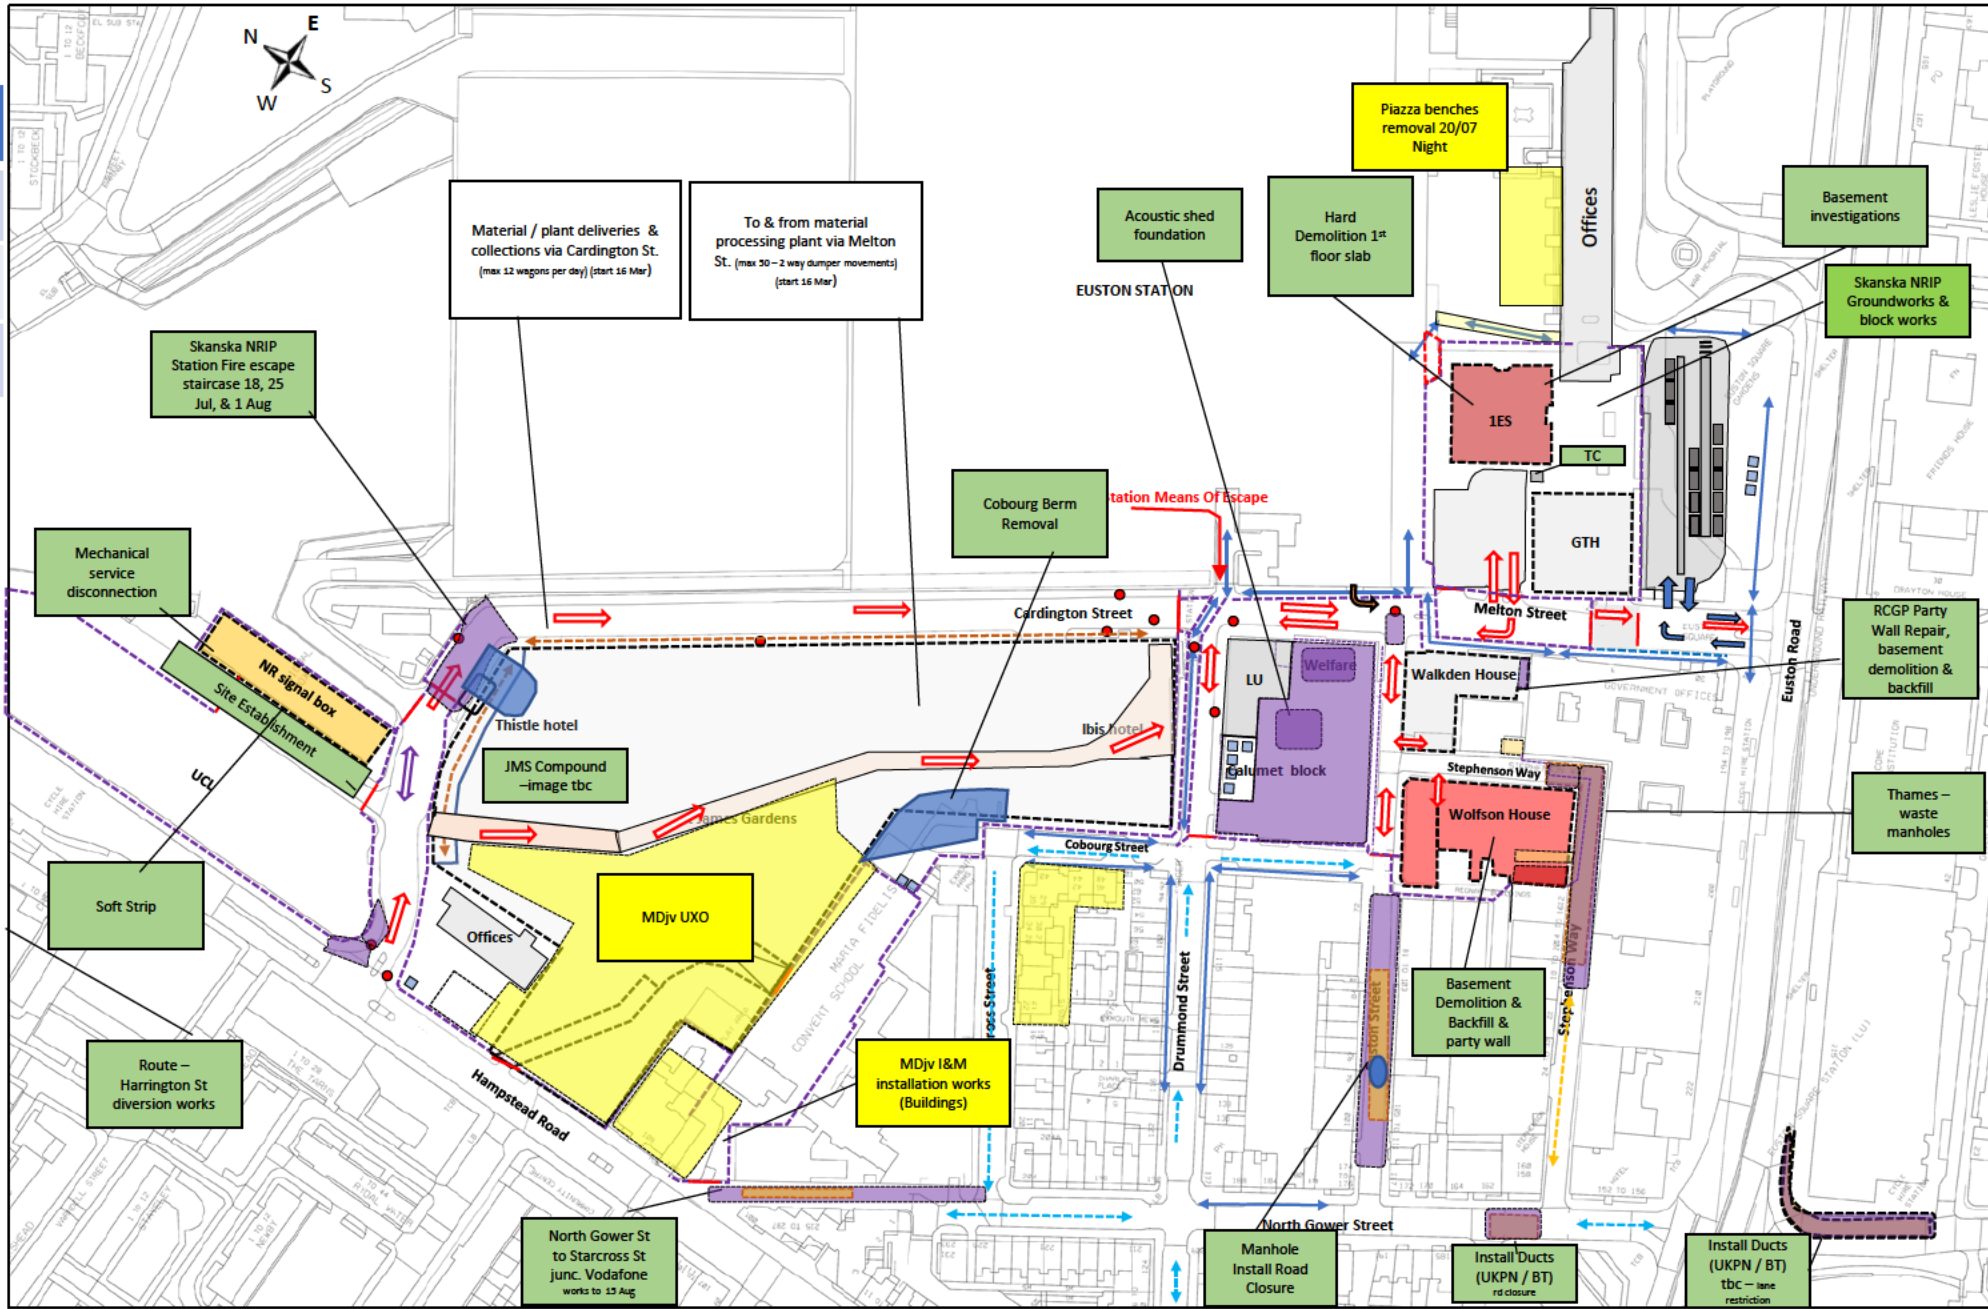

Euston Area – 12 week look ahead Coordination plan week commencing 20/07/20

Loc.	Site Ops Nos	o/s Cap
NTH	75	15
Tower	21	0
Train. Room		30

Hotdes k LOC.	Site Nos	o/s Cap
NTH lv2	0	6
NTH lv3	15	-3
NTH lv4	5	11
Podiu m lv2	12	15

Wk 16
Wk 17
Wk 18
Wk 19
Wk 20
Wk 21
Wk 22
Wk 23
Wk 24
Wk 25
Wk 26
Wk 27

Working Week
Monday to Sunday

Legends:

1. Traffic Management Fire Hydrants
   - Safe Walking Route Hoarding
   - Gate
   - Vacant possession
   - Key pedestrian route
   - Temp ped route
   - Scaffold
   - Soft strip
   - Demo
   - Traffic direction
   - Logistics route
   - Basement prop
   - Works Area
   - CP access point
   - MDjv Works
2. Without Prejudice