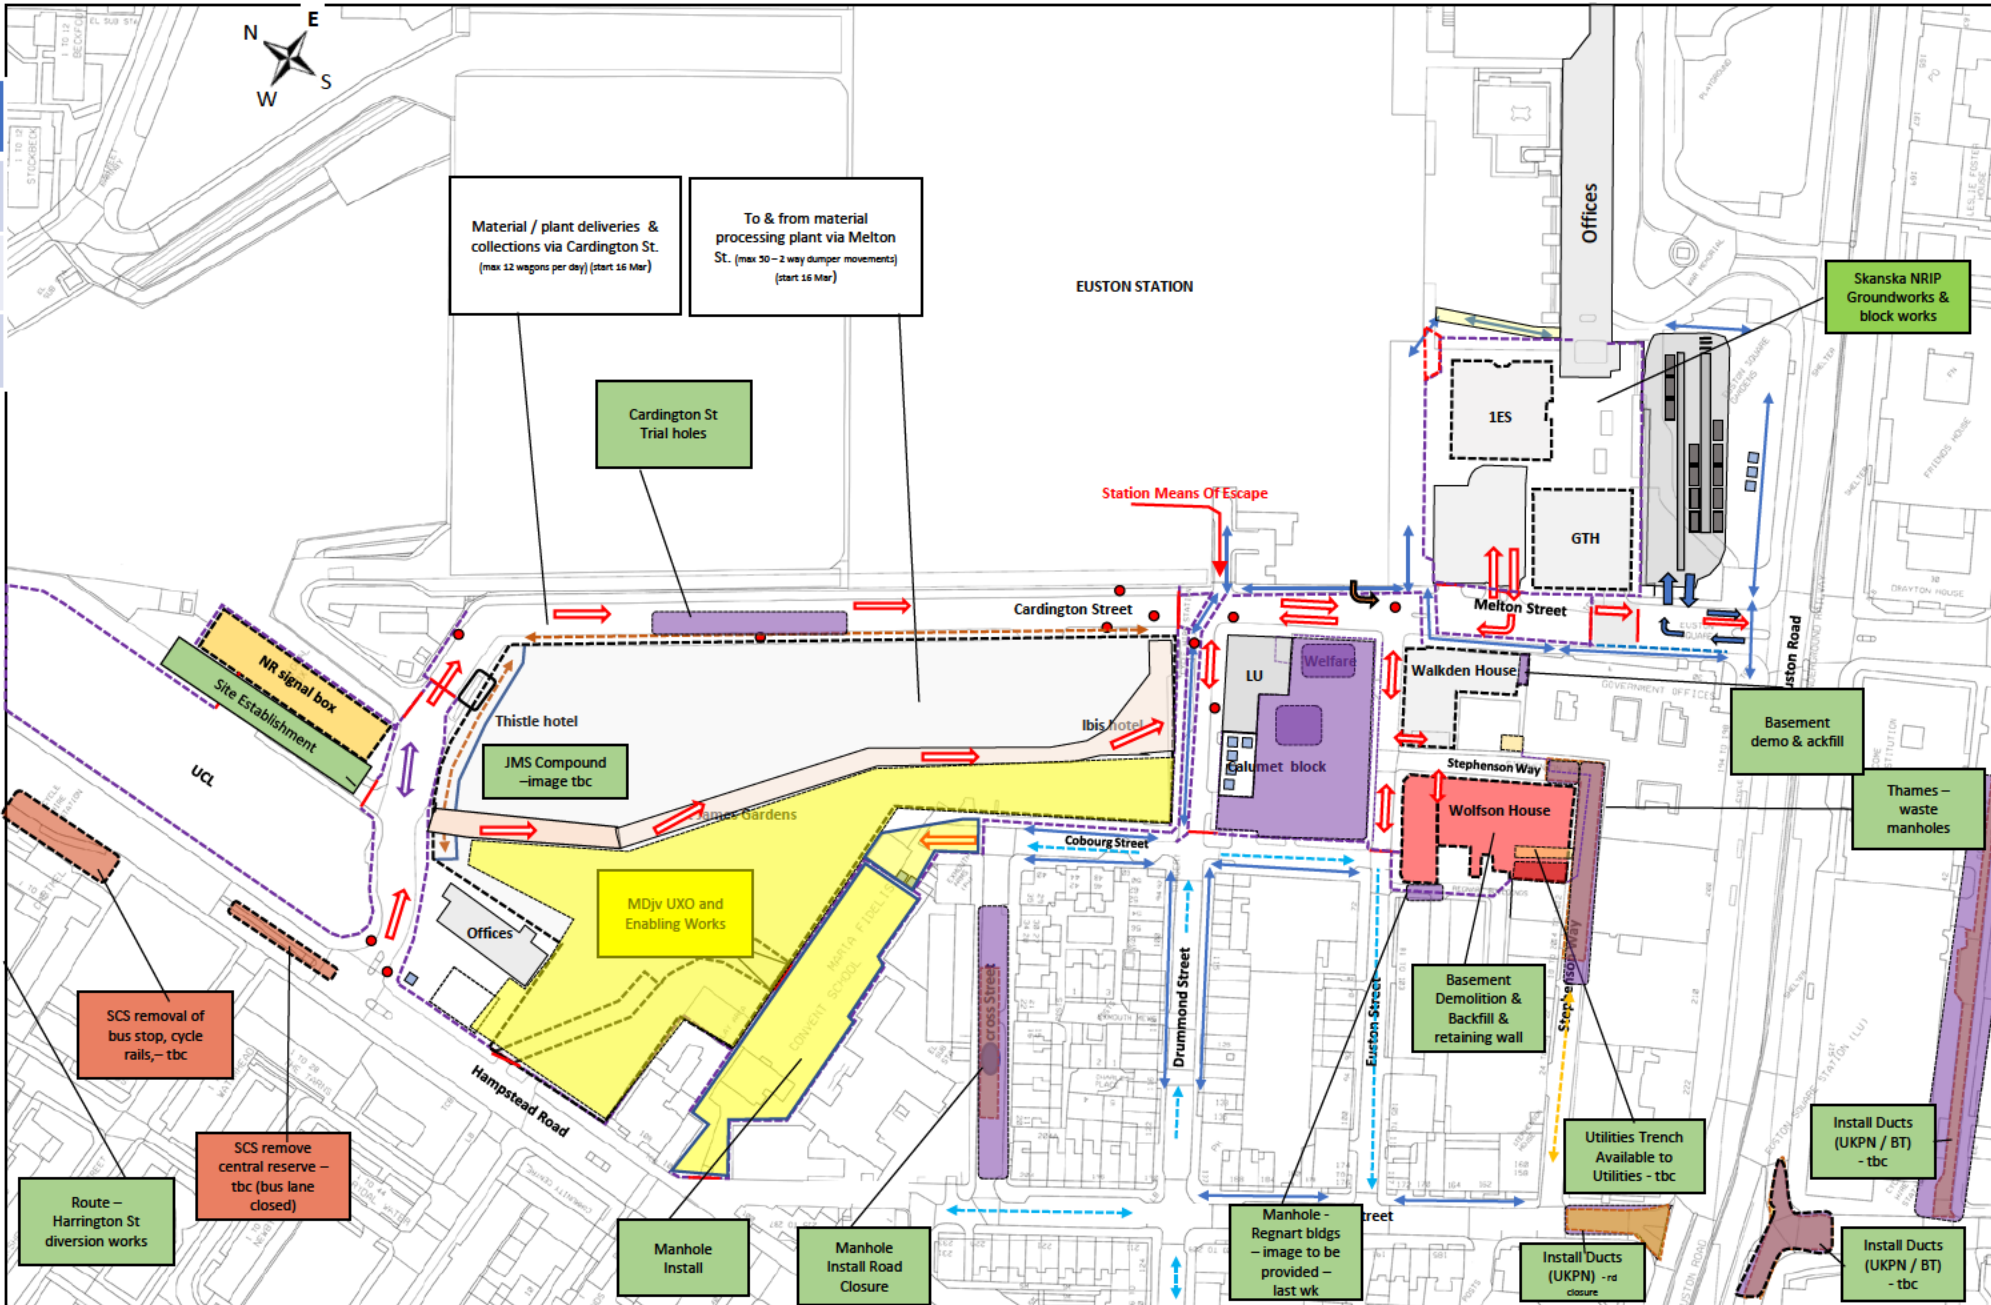

Wk 16
Wk 17
Wk 18
Wk 19
Wk 20
Wk 21
Wk 22
Wk 23
Wk 24
Wk 25
Wk 26
Wk 27

Working Week
Monday to Sunday

- Legends:
- Traffic Management
 - Fire Hydrants
 - Safe Walking Route
 - Hoarding
 - Gate
 - Vacant possession
 - Key pedestrian route
 - Temp ped route
 - Scaffold
 - Soft strip
 - Demo
 - Traffic direction
 - Logistics route
 - Basement prop
 - Works Area
 - CP access point
 - MDjv Works
 - SCS Works
- Without Prejudice

Euston Area – 12 week look ahead Coordination plan week commencing 05/10/20

Loc.	Site Nos	o/s Cap
NTH	43	47
Tower	12	9
Train. Room		30

Hotdes k Loc.	Site Nos	o/s Cap
NTH lv2	0	6
NTH lv3	6	6
NTH lv4	0	16
Podiu m lv2	0	27