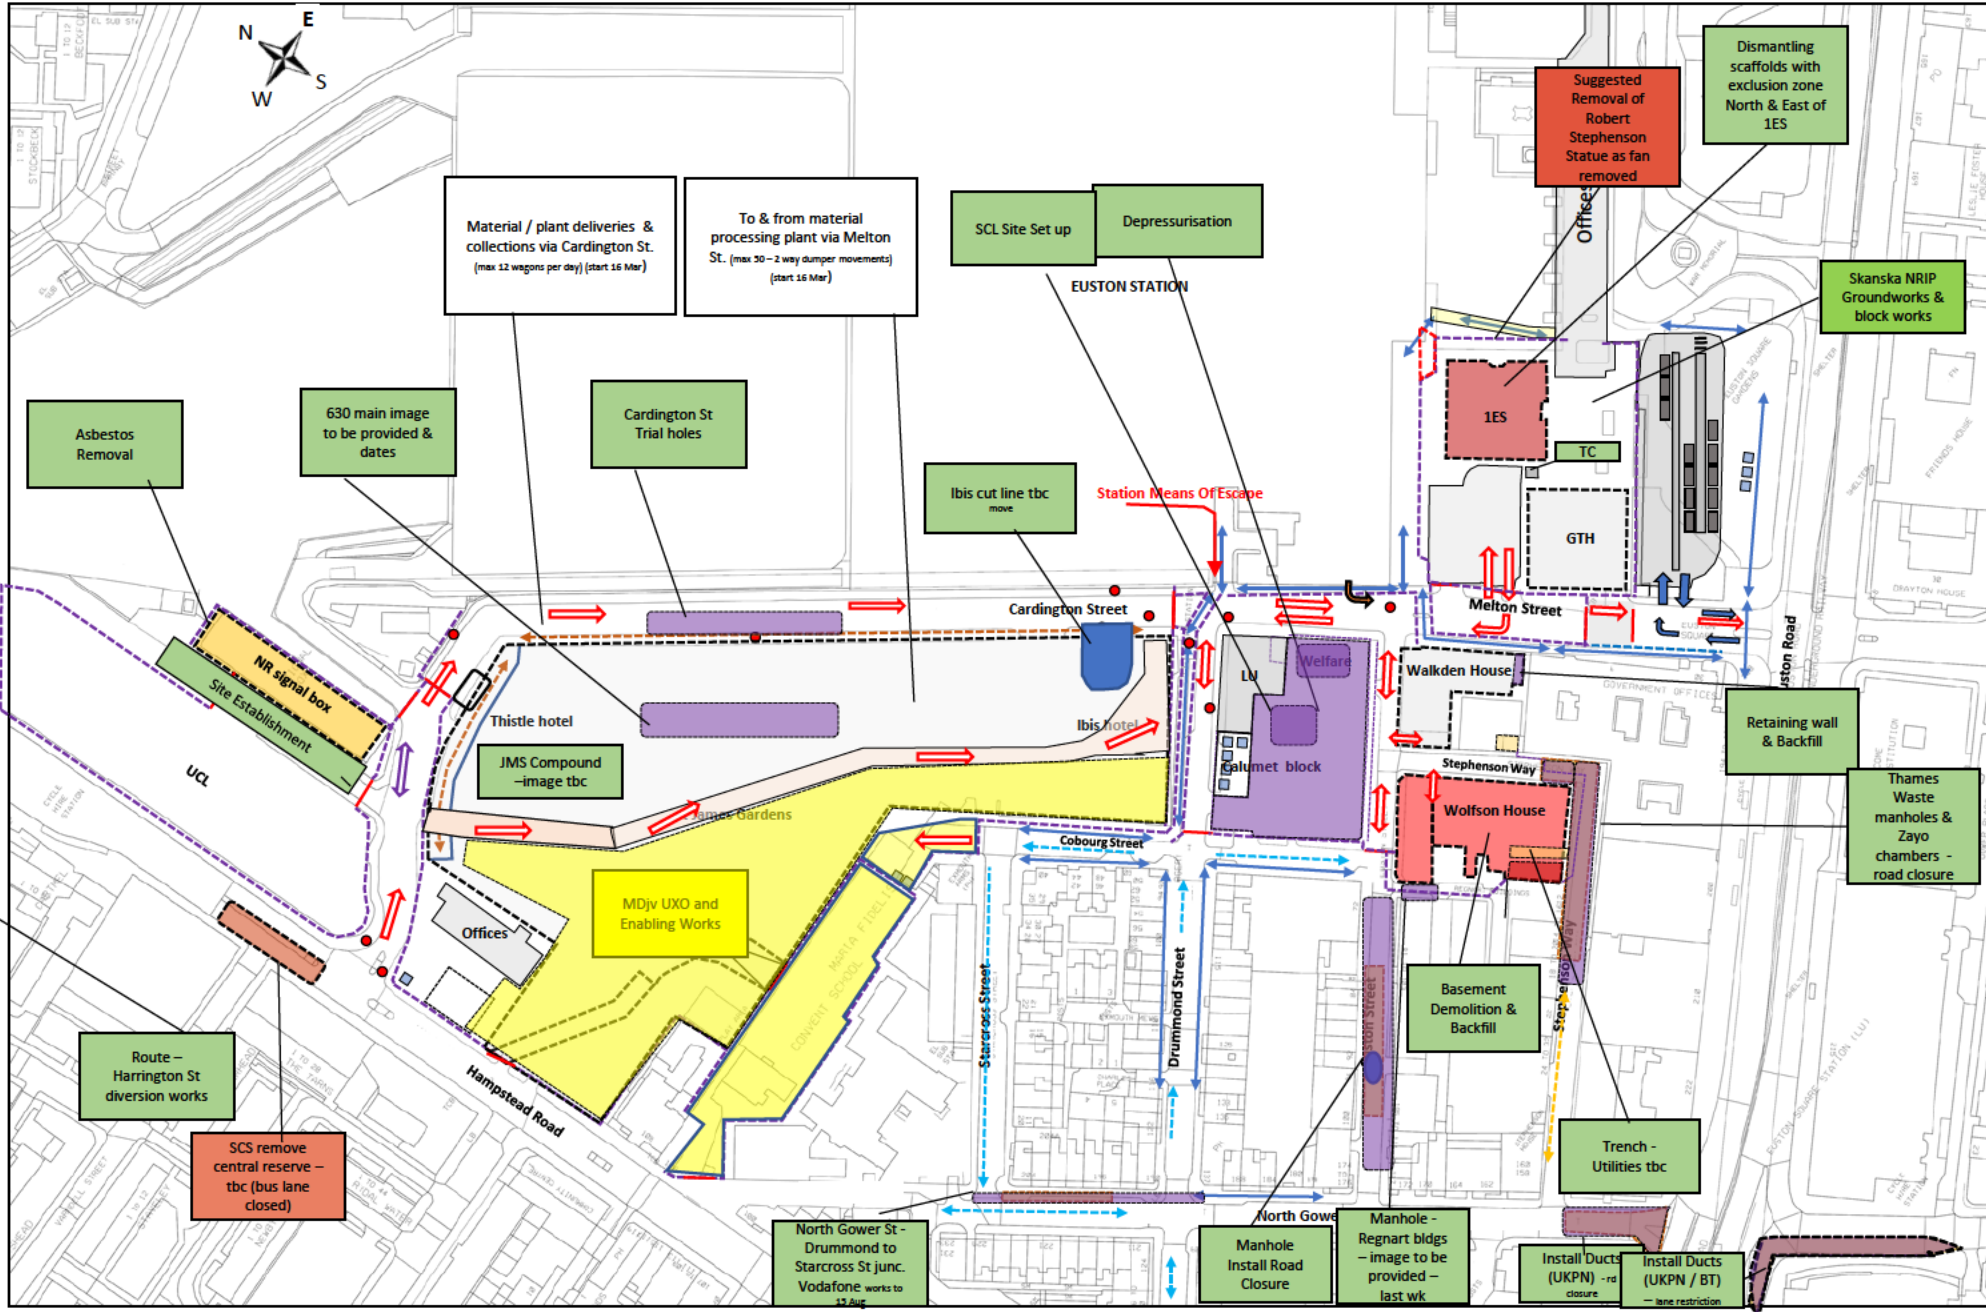

Wk 16
Wk 17
Wk 18
Wk 19
Wk 20
Wk 21
Wk 22
Wk 23
Wk 24
Wk 25
Wk 26
Wk 27

Working Week

Monday to Sunday

Legends:

- Traffic Management
- Fire Hydrants
- Safe Walking Route
- Hoarding
- Gate
- Vacant possession
- Key pedestrian route
- Temp ped route
- Scaffold
- Soft strip
- Demo
- Traffic direction
- Logistics route
- Basement prop
- Works Area
- CP access point
- MDjv Works
- SCS Works
- Without Prejudice

Euston Area – 12 week look ahead Coordination plan week commencing 07/09/20

Loc.	Site Nos	o/s Cap
NTH	80	10
Tower	27	-6
Train. Room		30

Hotdes k LOC.	Site Nos	o/s Cap
NTH lv2	0	6
NTH lv3	9	3
NTH lv4	6	10
Podiu m lv2	12	15