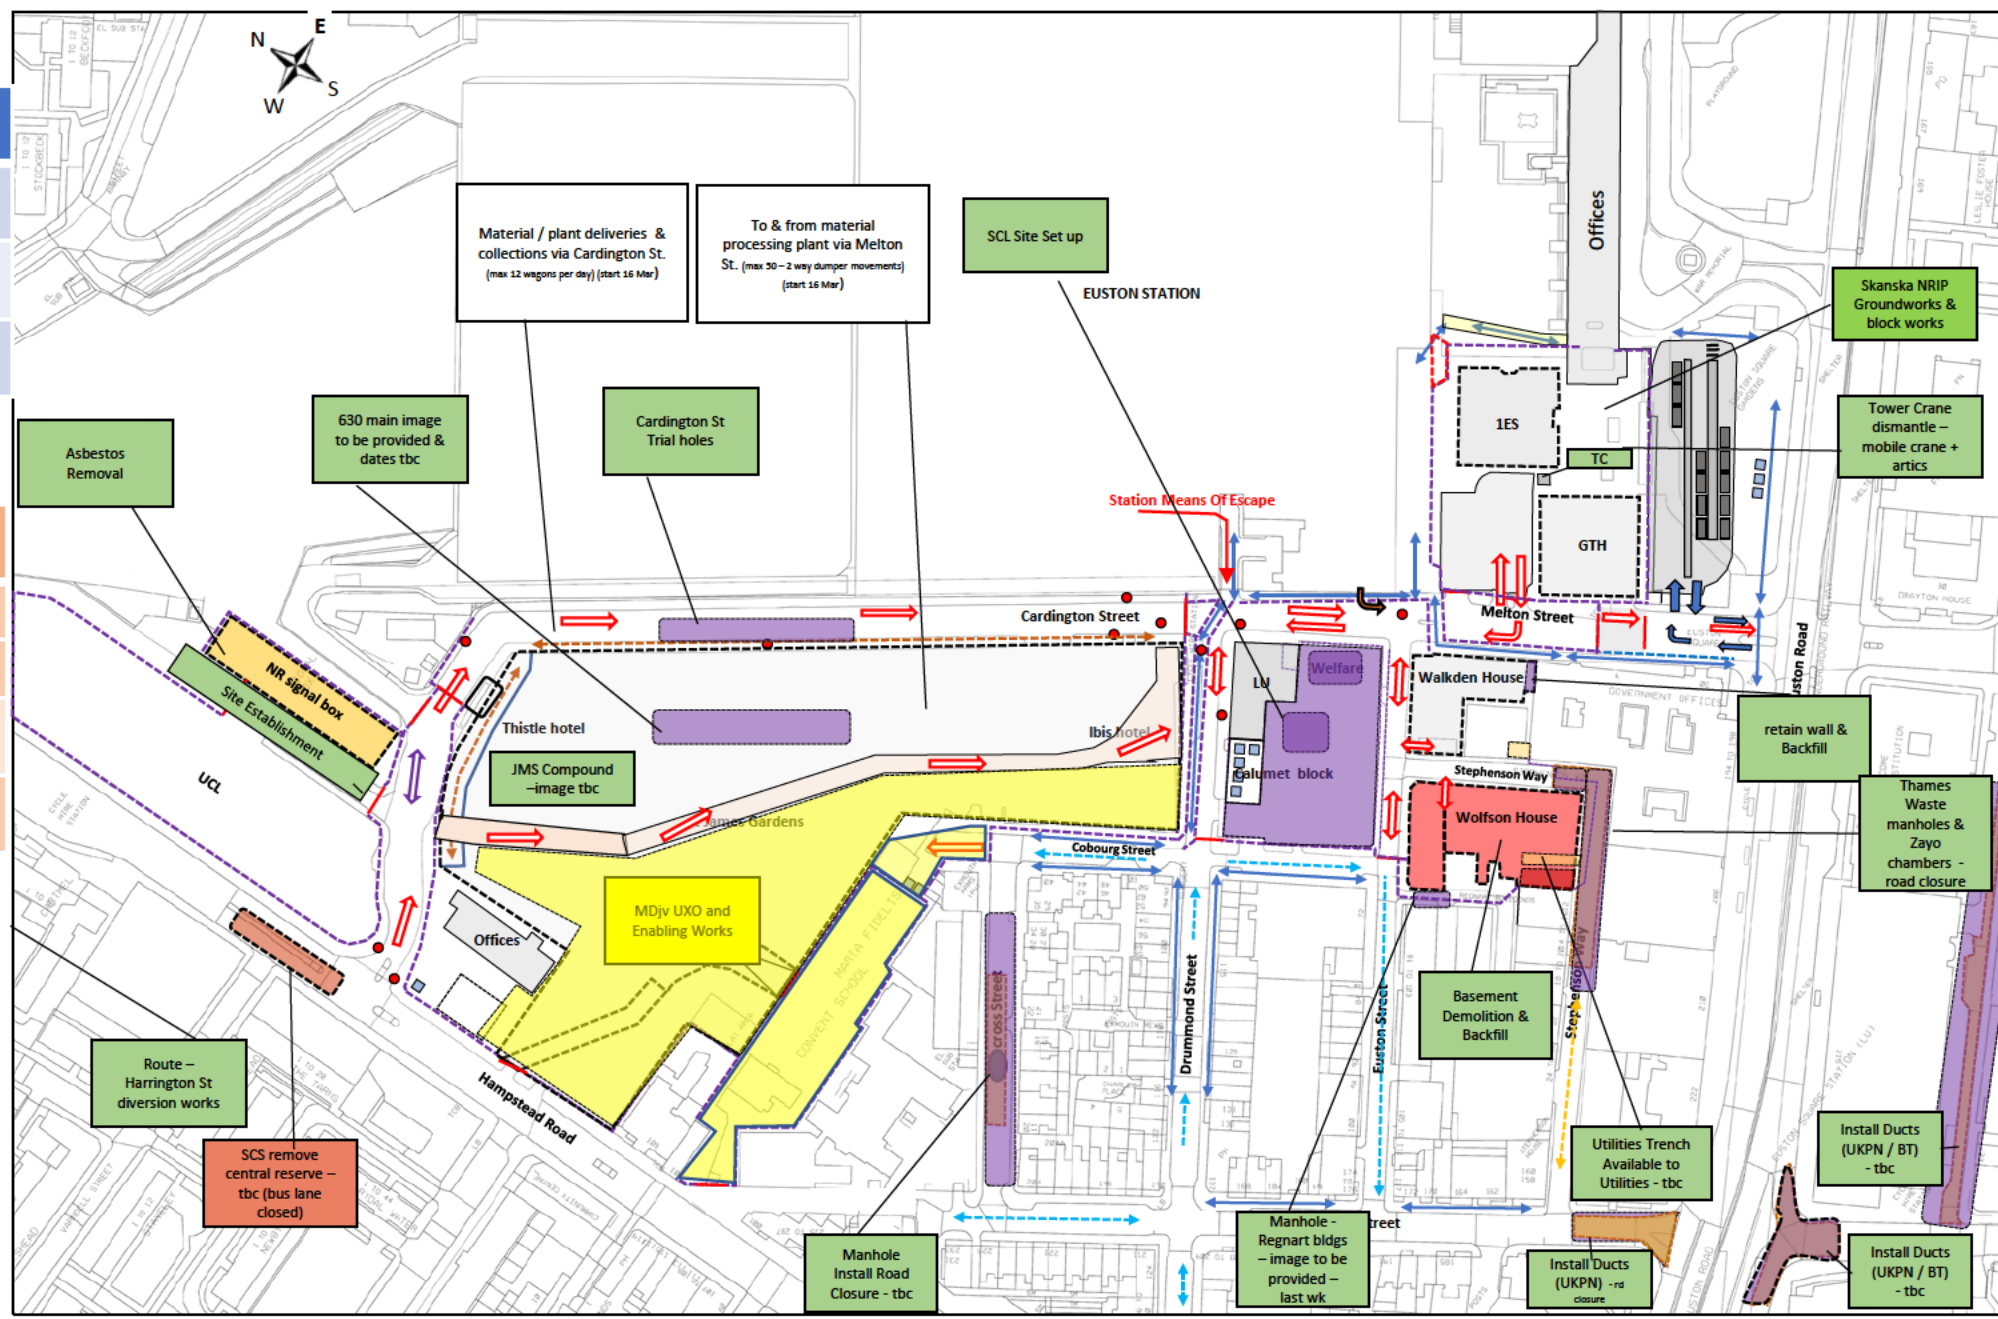

Wk 16
Wk 17
Wk 18
Wk 19
Wk 20
Wk 21
Wk 22
Wk 23
Wk 24
Wk 25
Wk 26
Wk 27

Working Week
Monday to Sunday

- Legends:
- Traffic Management
 - Fire Hydrants
 - Safe Walking Route
 - Hoarding
 - Gate
 - Vacant possession
 - Key pedestrian route
 - Temp ped route
 - Scaffold
 - Soft strip
 - Demo
 - Traffic direction
 - Logistics route
 - Basement prop
 - Works Area
 - CP access point
 - MDjv Works
 - SCS Works
- Without Prejudice

Euston Area – 12 week look ahead Coordination plan week commencing 21/09/20

Loc.	Site Nos	o/s Cap
NTH	61	29
Tower	12	9
Train. Room		30

Hotdes k LOC.	Site Nos	o/s Cap
NTH lv2	0	6
NTH lv3	6	6
NTH lv4	4	12
Podium lv2	12	15

Wk 16
Wk 17
Wk 18
Wk 19
Wk 20
Wk 21
Wk 22
Wk 23
Wk 24
Wk 25
Wk 26
Wk 27

Working Week

Monday to Sunday

Legends:

- Traffic Management
- Fire Hydrants
- Safe Walking Route
- Hoarding
- Gate
- Vacant possession
- Key pedestrian route
- Temp ped route
- Scaffold
- Soft strip
- Demo
- Traffic direction
- Logistics route
- Basement prop
- Works Area
- CP access point
- MDjv Works
- SCS Works