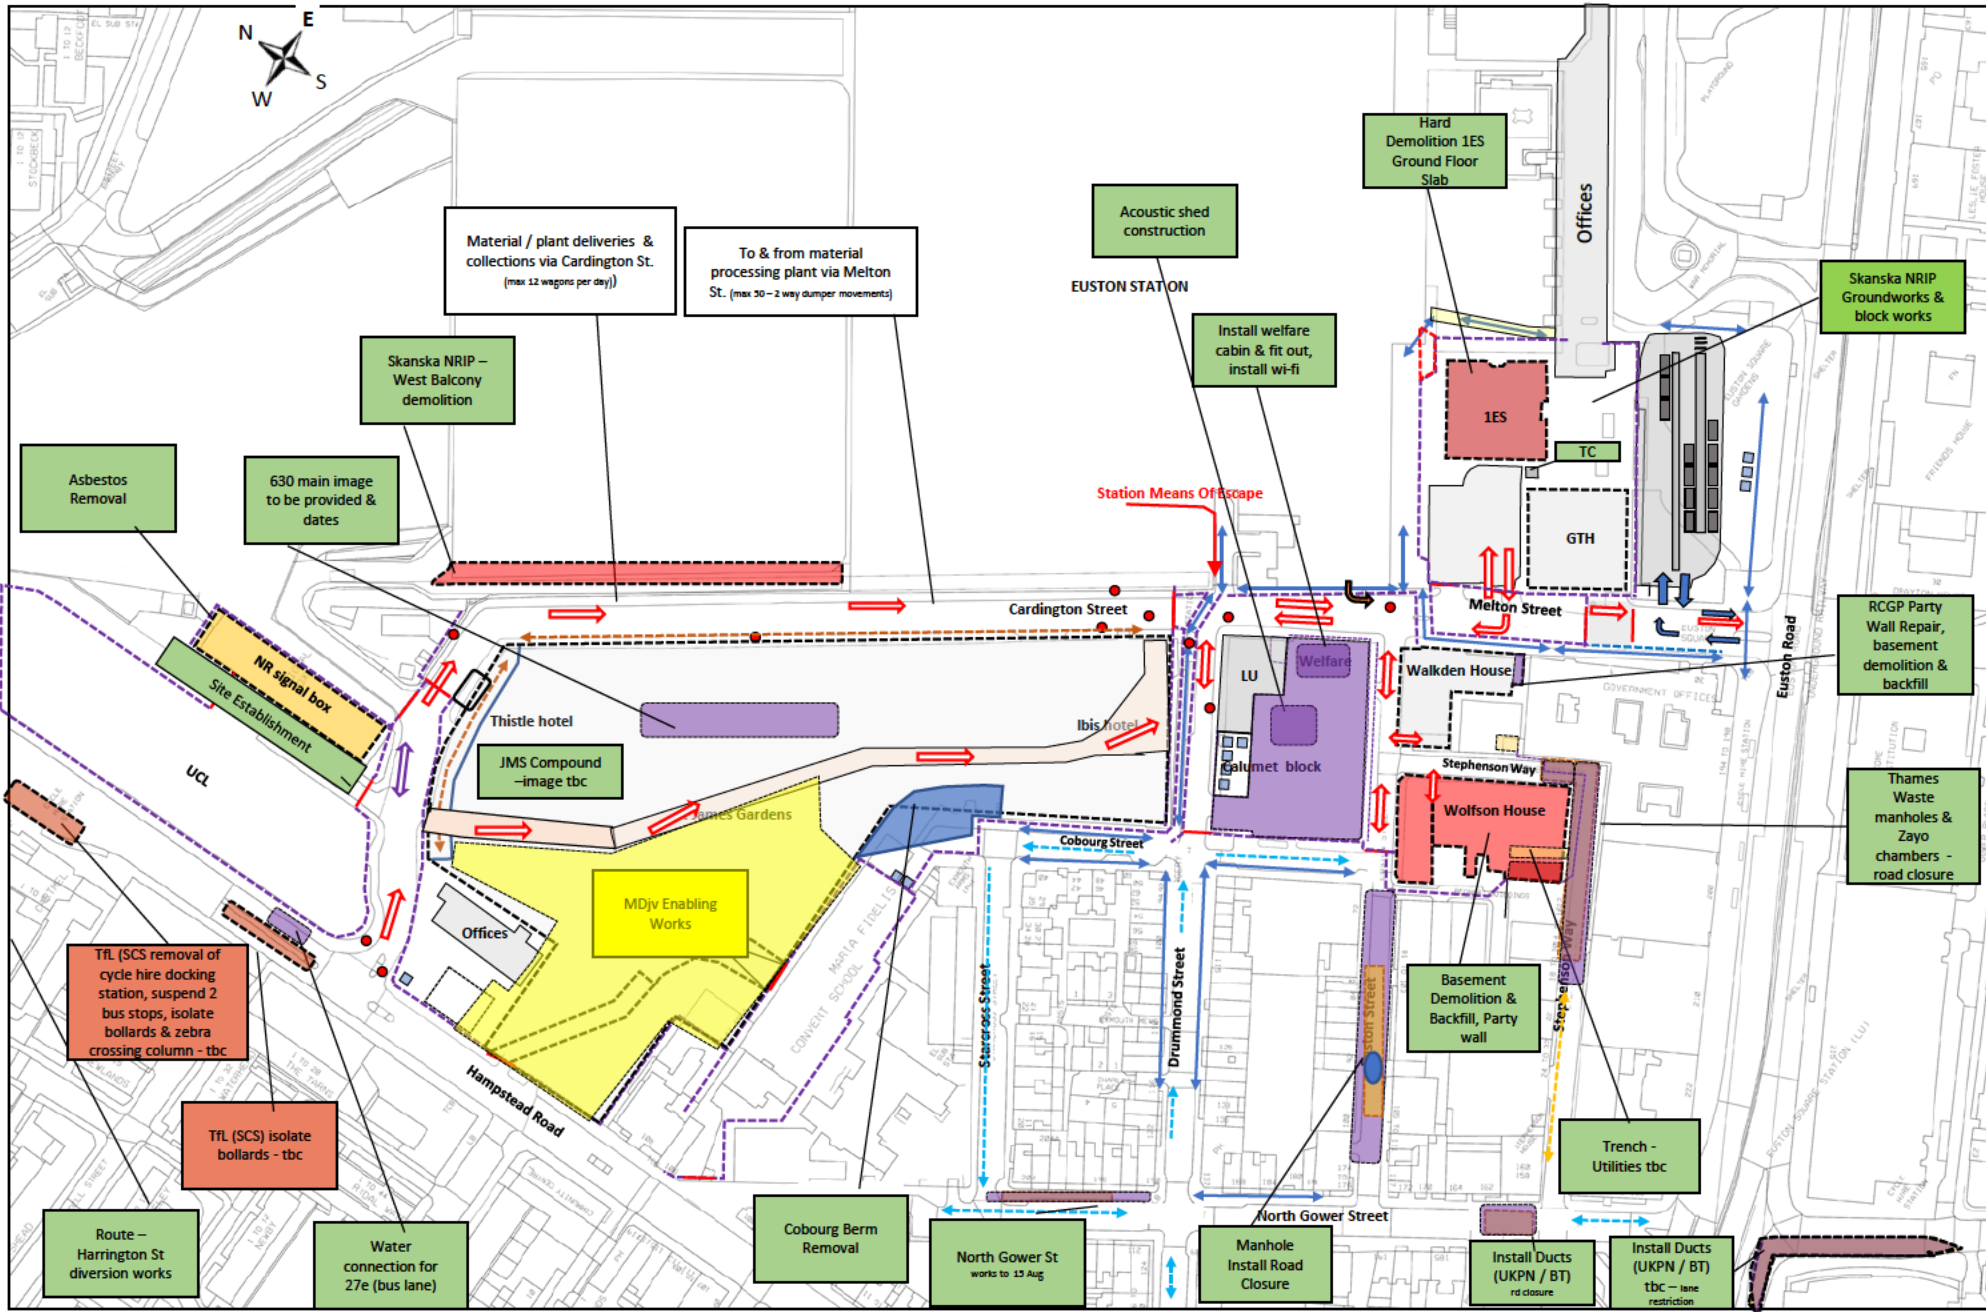

Wk 16
Wk 17
Wk 18
Wk 19
Wk 20
Wk 21
Wk 22
Wk 23
Wk 24
Wk 25
Wk 26
Wk 27

Working Week

Monday to Sunday

Legends:

- Traffic Management
- Fire Hydrants
- Safe Walking Route
- Route Hoarding
- Gate
- Vacant possession
- Key pedestrian route
- Temp ped route
- Scaffold
- Soft strip
- Demo
- Traffic direction
- Logistics route
- Basement prop
- Works Area
- CP access point
- MDjv Works
- SCS Works
- Without Prejudice

Wk 16
Wk 17
Wk 18
Wk 19
Wk 20
Wk 21
Wk 22
Wk 23
Wk 24
Wk 25
Wk 26
Wk 27

Working Week
Monday to Sunday

- Legends:
- Traffic Management
 - Fire Hydrants
 - Safe Walking Route
 - Hoarding
 - Gate
 - Vacant possession
 - Key pedestrian route
 - Temp ped route
 - Scaffold
 - Soft strip
 - Demo
 - Traffic direction
 - Logistics route
 - Basement prop
 - Works Area
 - CP access point
 - MDjv Works
 - SCS Works
- Without Prejudice